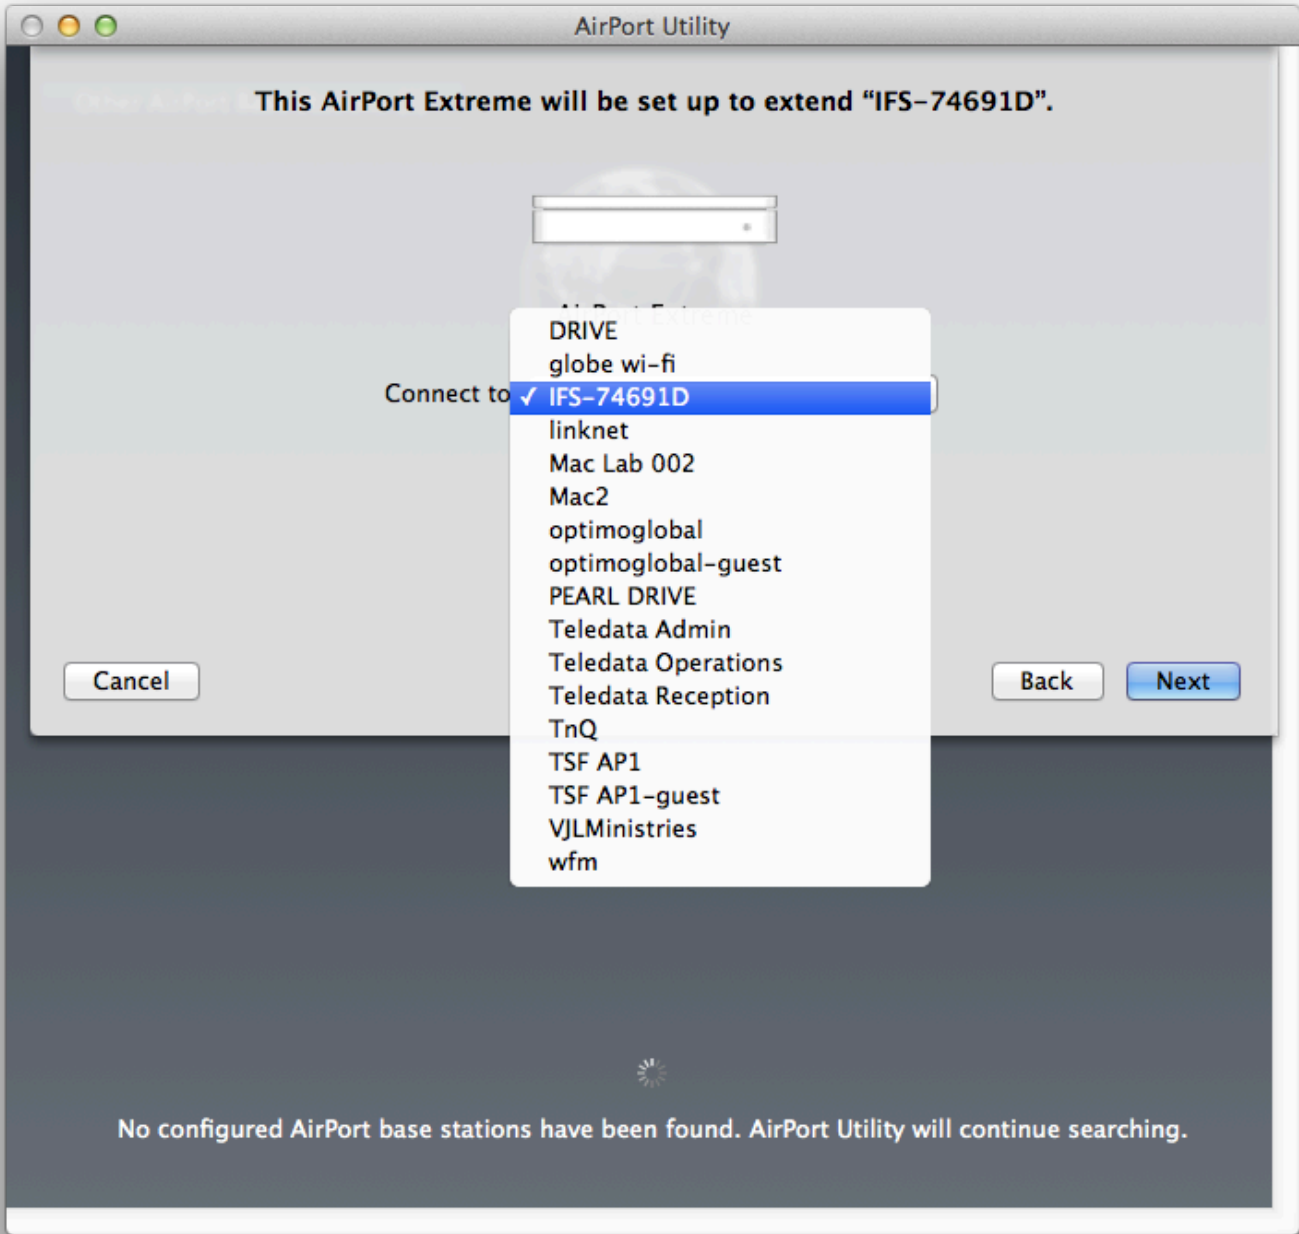

Looking for base stations...

Cancel

Back

Next

No configured AirPort base stations have been found. AirPort Utility will continue searching.

AirPort Utility

Other AirPort Base Station

This AirPort Extreme will be set up to join "TnQ".

AirPort Extreme

Base Station Name:

Password:

Verify:

Cancel

Back

Next

No configured AirPort base stations have been found. AirPort Utility will continue searching.