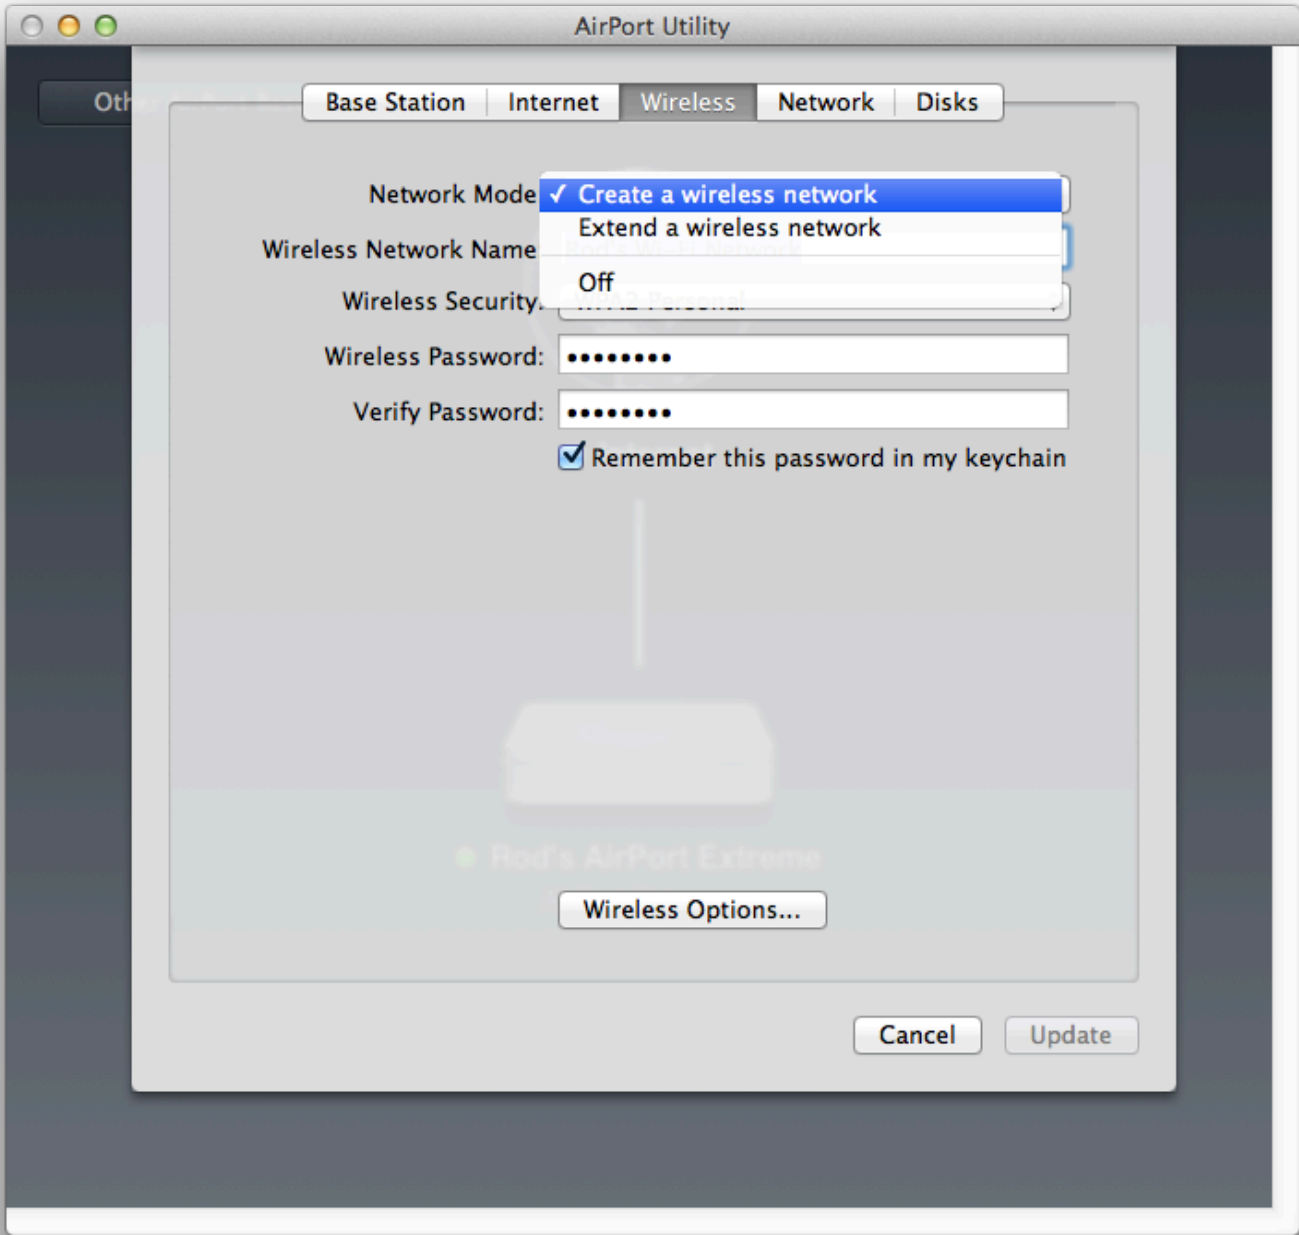

Update

The device and its network services will be temporarily unavailable. Are you sure you want to continue?

Do not show this warning again

Cancel

Continue

Enable file sharing

Share disks over WAN

Secure Shared Disks: With device password

Remember this password in my keychain

Rod's AirPort Extreme

Cancel

Update

Base Station | Internet | **Wireless** | Network | Disks

Network Mode: Extend a wireless network

Wireless Network Name: Rod's Wi-Fi Network