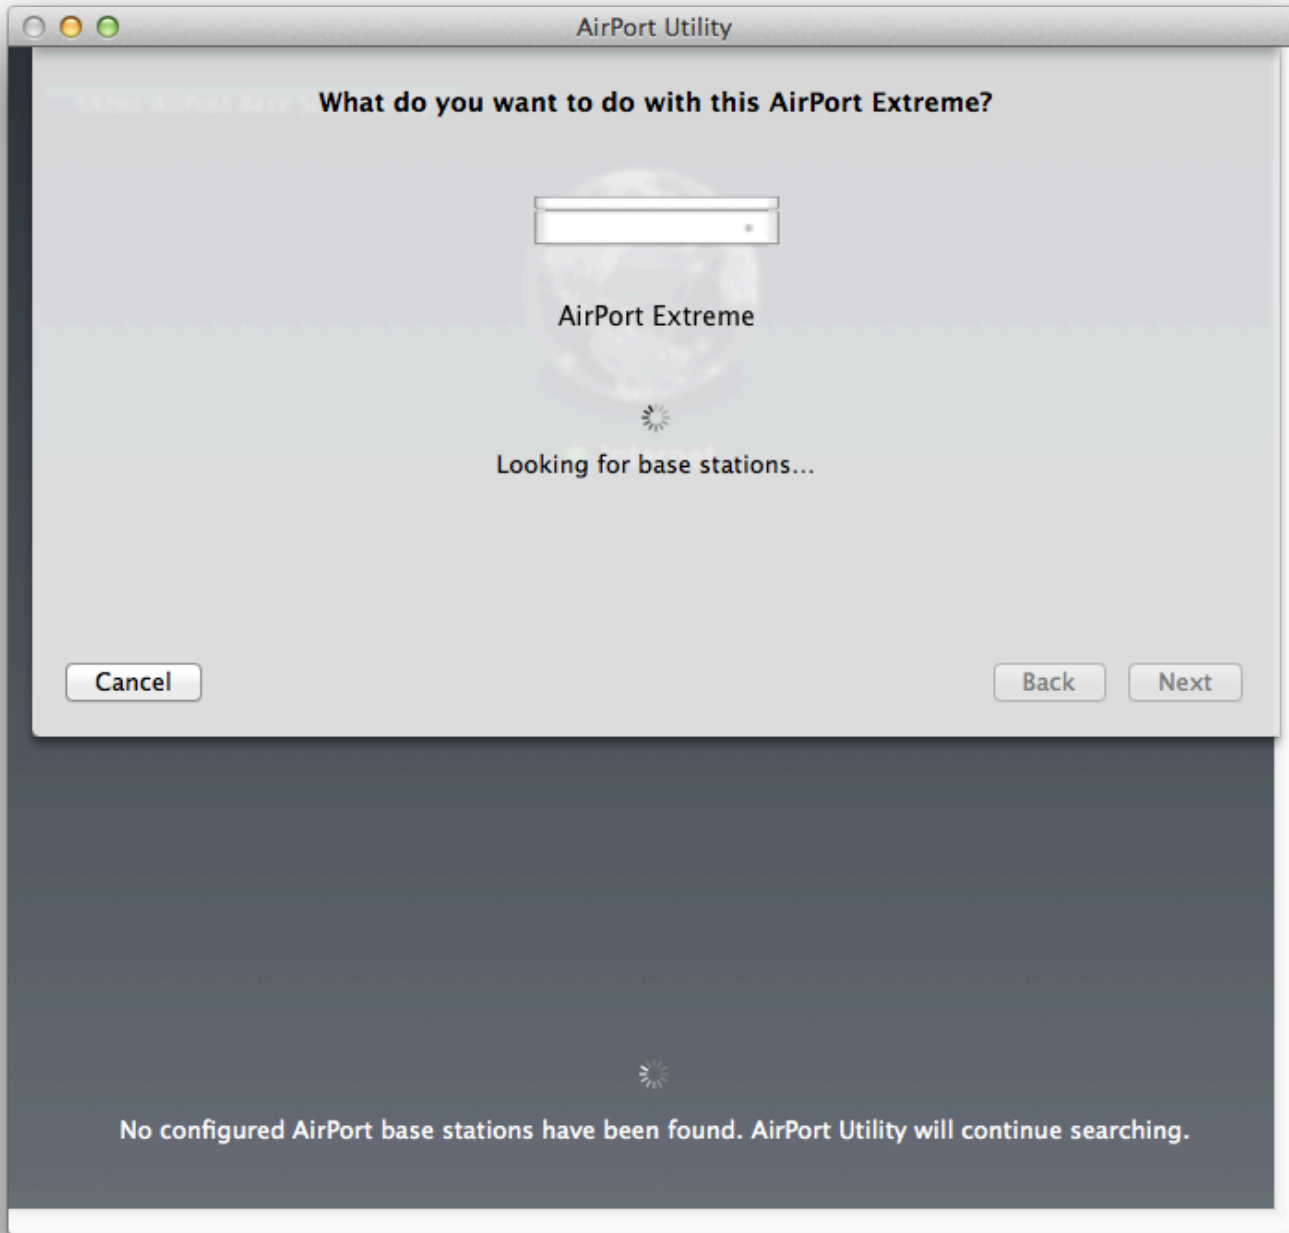

AirPort Utility

Other AirPort Base Stations **What do you want to do with this AirPort Extreme?**

AirPort Extreme

Looking for base stations...

Cancel

Back

Next

No configured AirPort base stations have been found. AirPort Utility will continue searching.