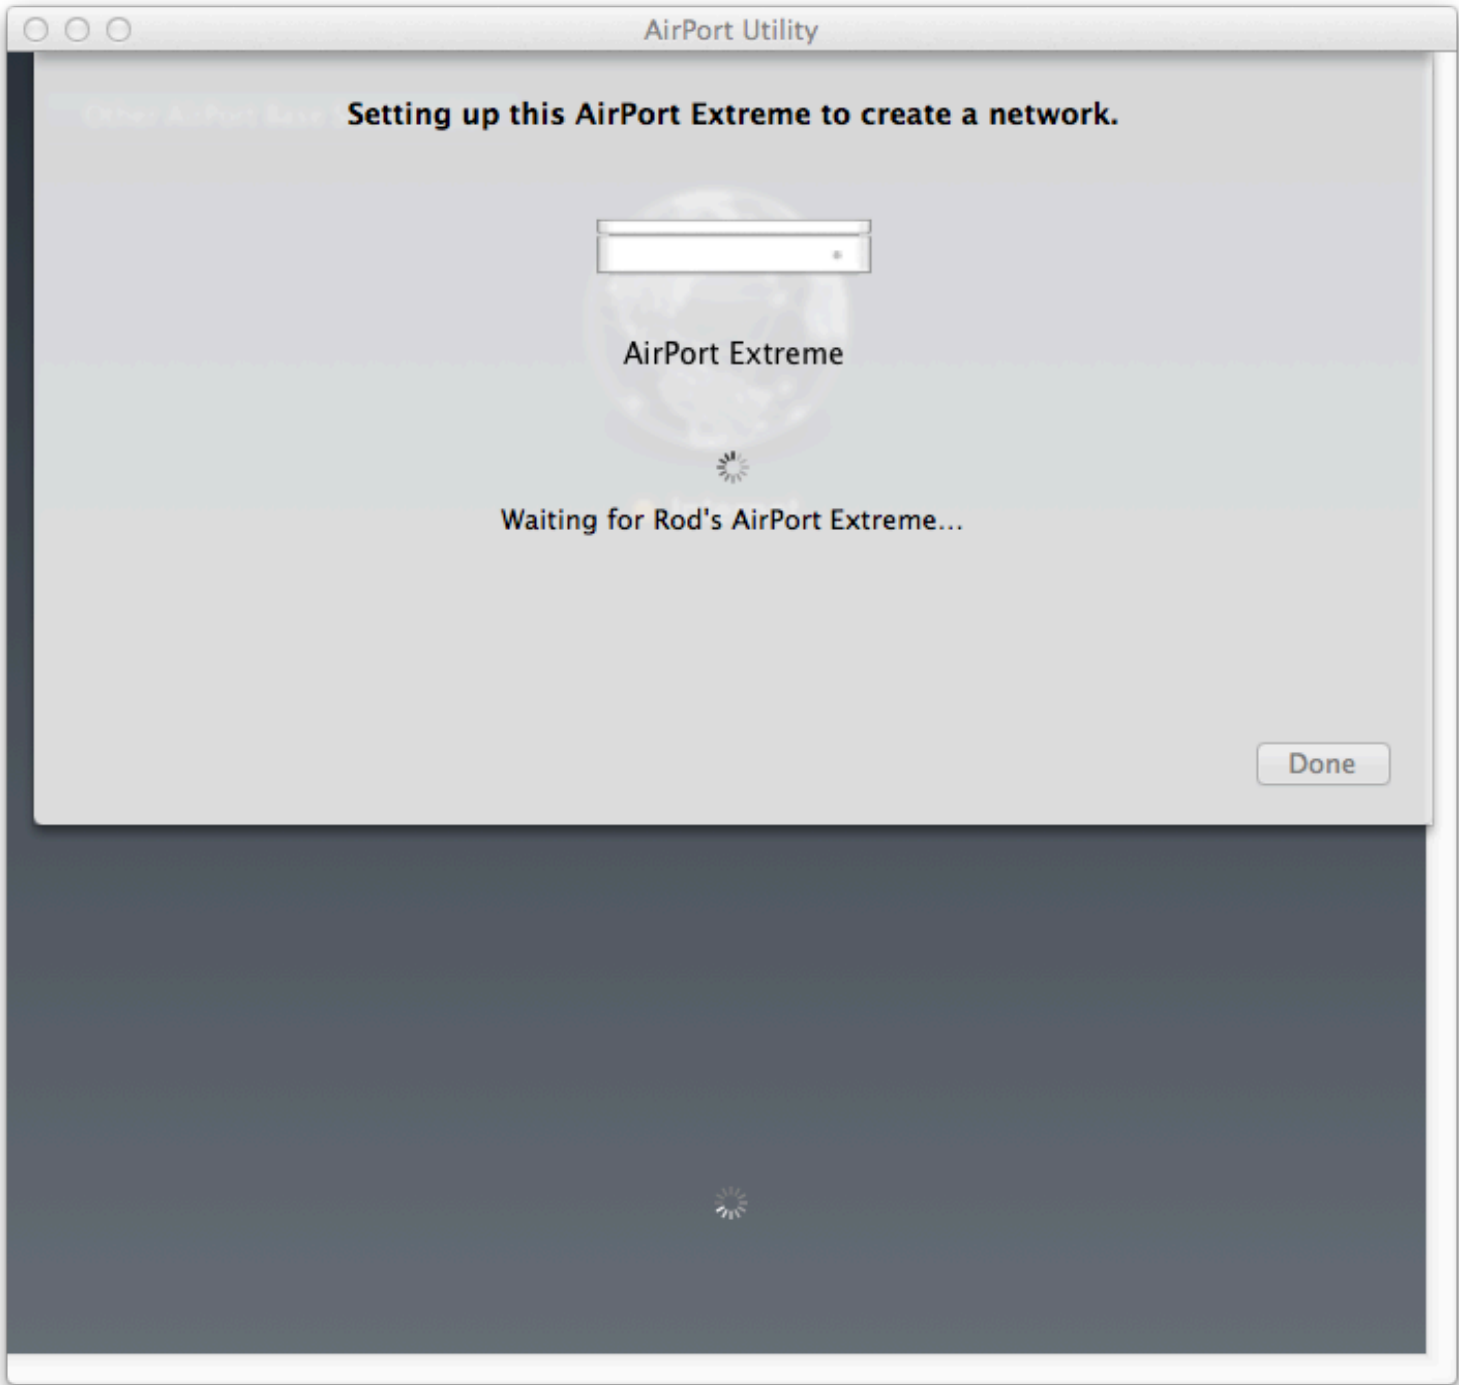

AirPort Utility

Other AirPort Base **Setting up this AirPort Extreme to create a network.**

AirPort Extreme

Waiting for Rod's AirPort Extreme...

Done