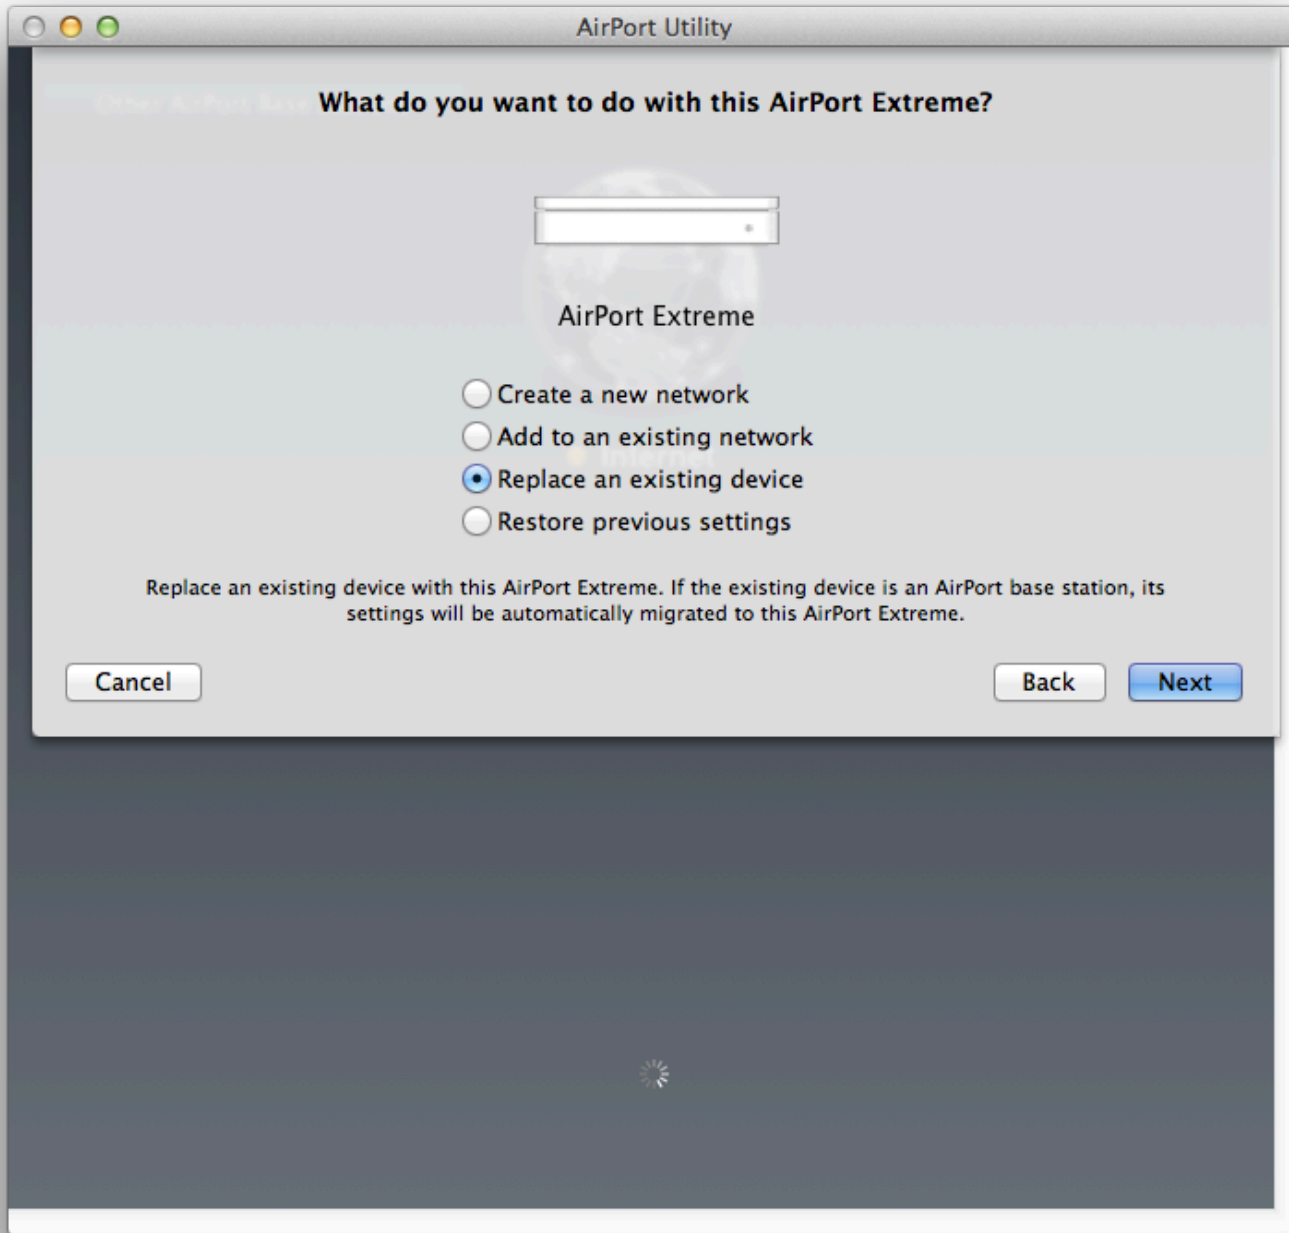

Looking for "Apple Network bf9d77"...

Done

No configured AirPort base stations have been found. AirPort Utility will continue searching.

AirPort Utility

Other AirPort Base **What do you want to do with this AirPort Extreme?**

AirPort Extreme

- Create a new network
- Add to an existing network
- Replace an existing device
- Restore previous settings

Replace an existing device with this AirPort Extreme. If the existing device is an AirPort base station, its settings will be automatically migrated to this AirPort Extreme.