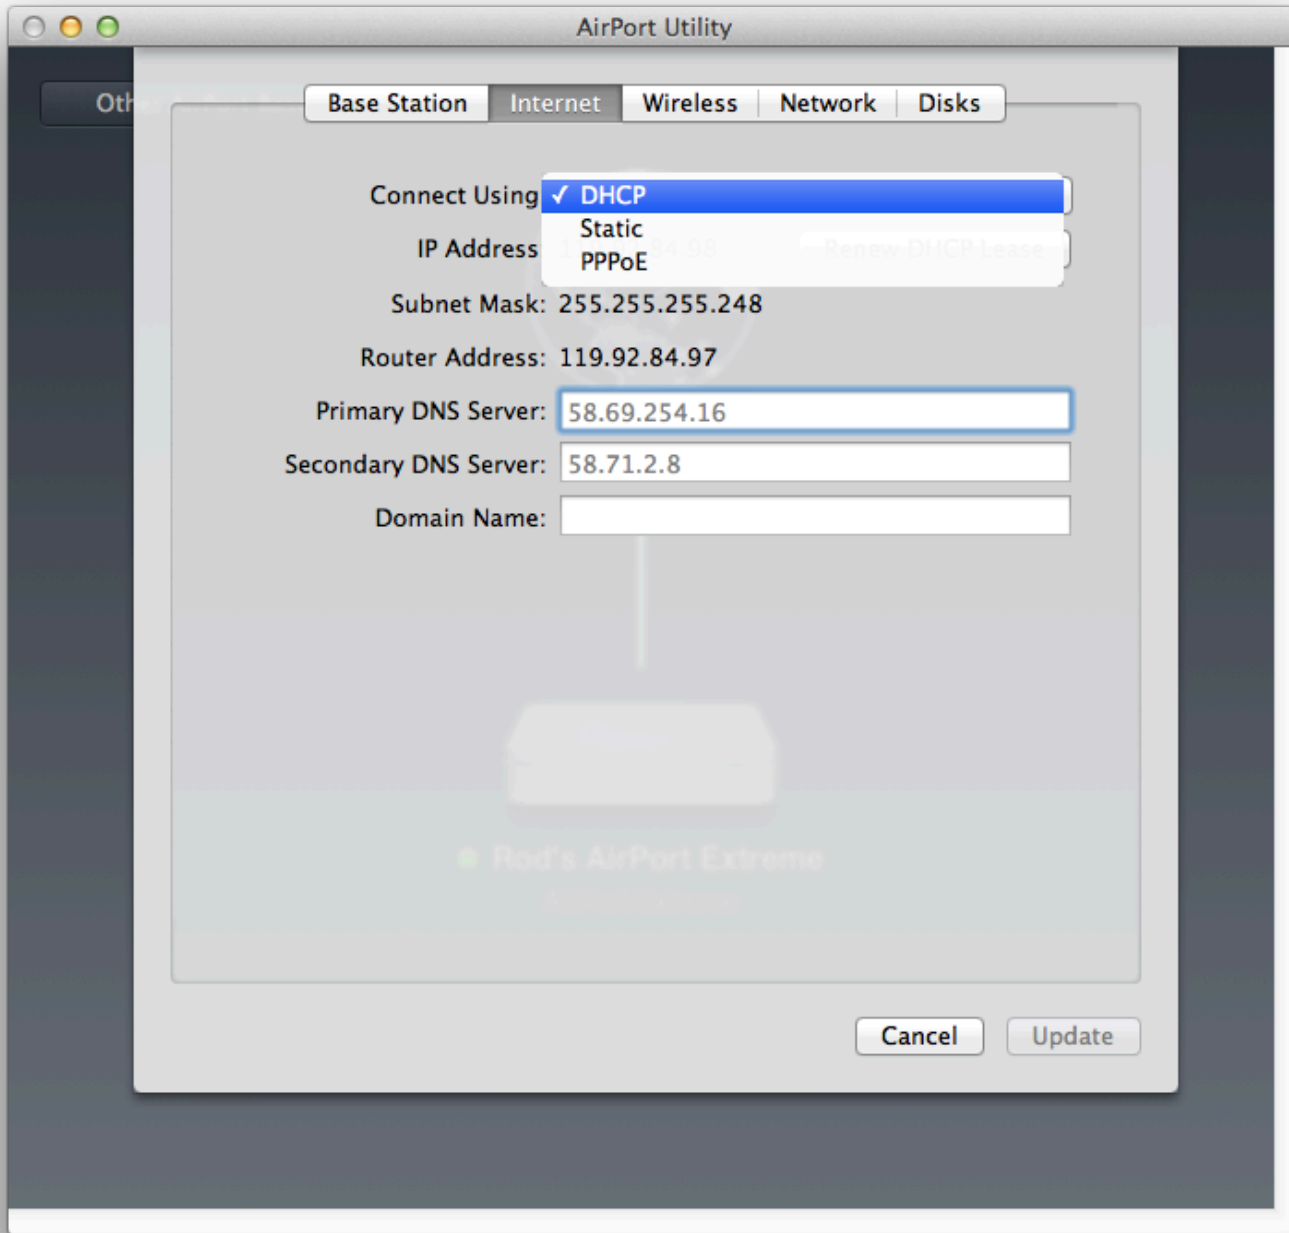

● Internet

● Kat's Base Station

Updating...

Other AirPort Base Stations

● Internet

● Kat's Base Station  
AirPort Extreme

Base Station | Internet | Wireless | Network | Disks

Connect Using  DHCP  
 Static  
 PPPoE