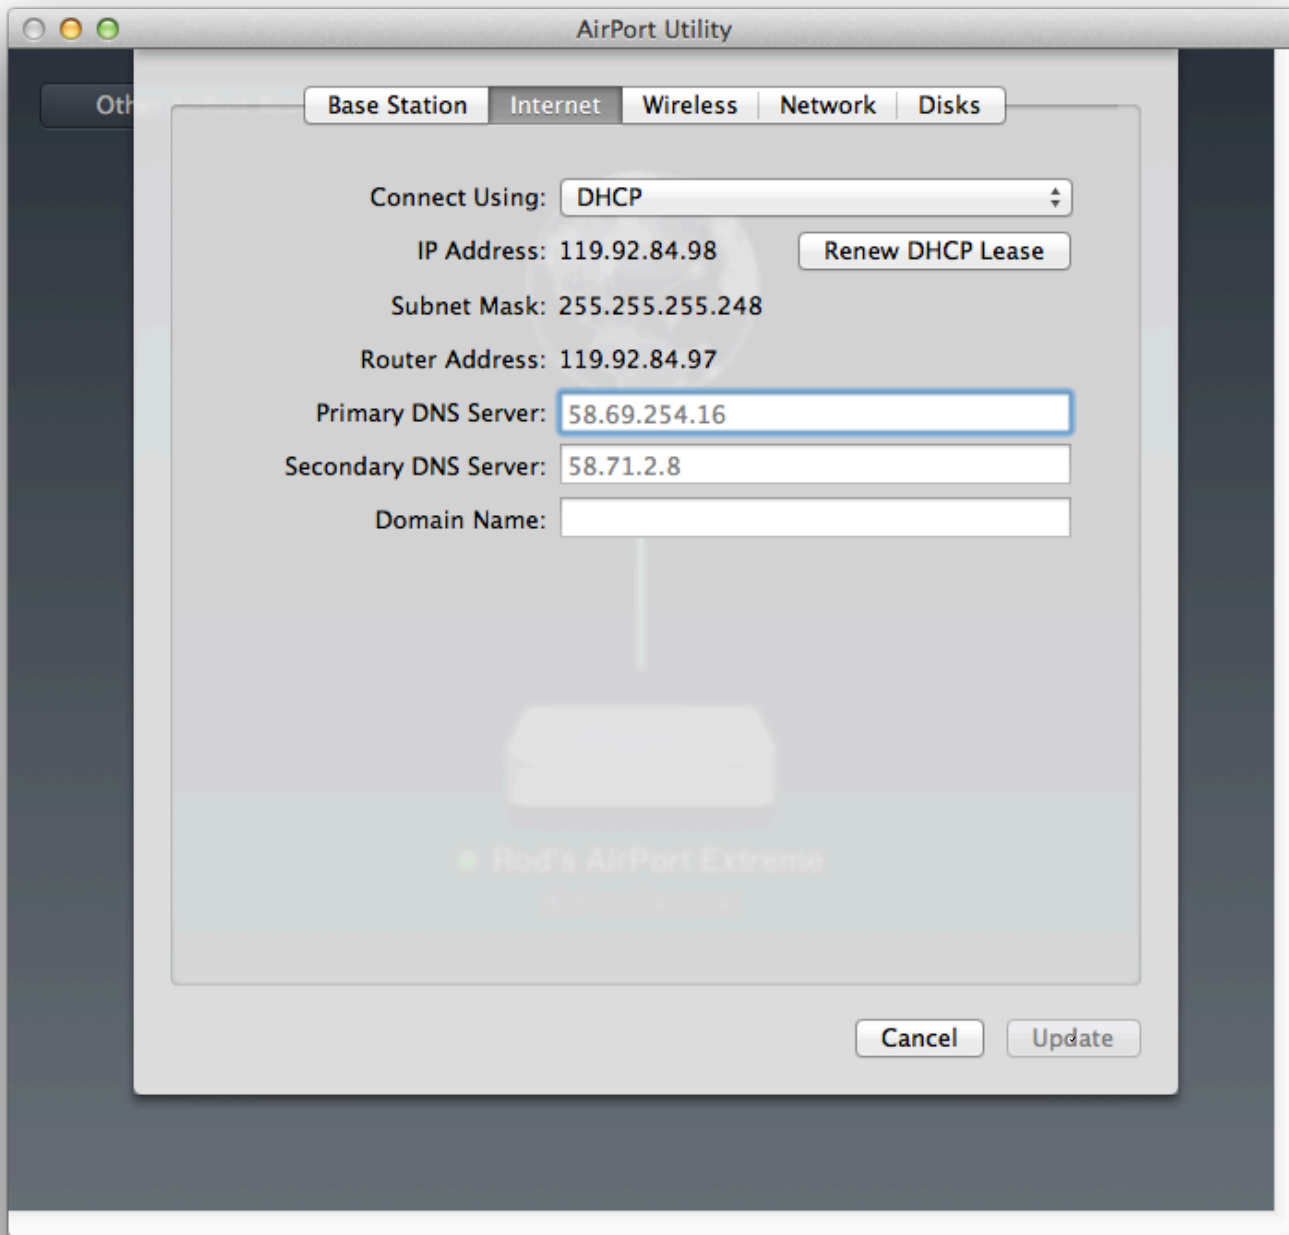

Back to My Mac: Apple ID | Status

Apple ID	Status

+ -

Edit

Cancel

Update

Base Station | Internet | Wireless | Network | Disks

Connect Using: DHCP