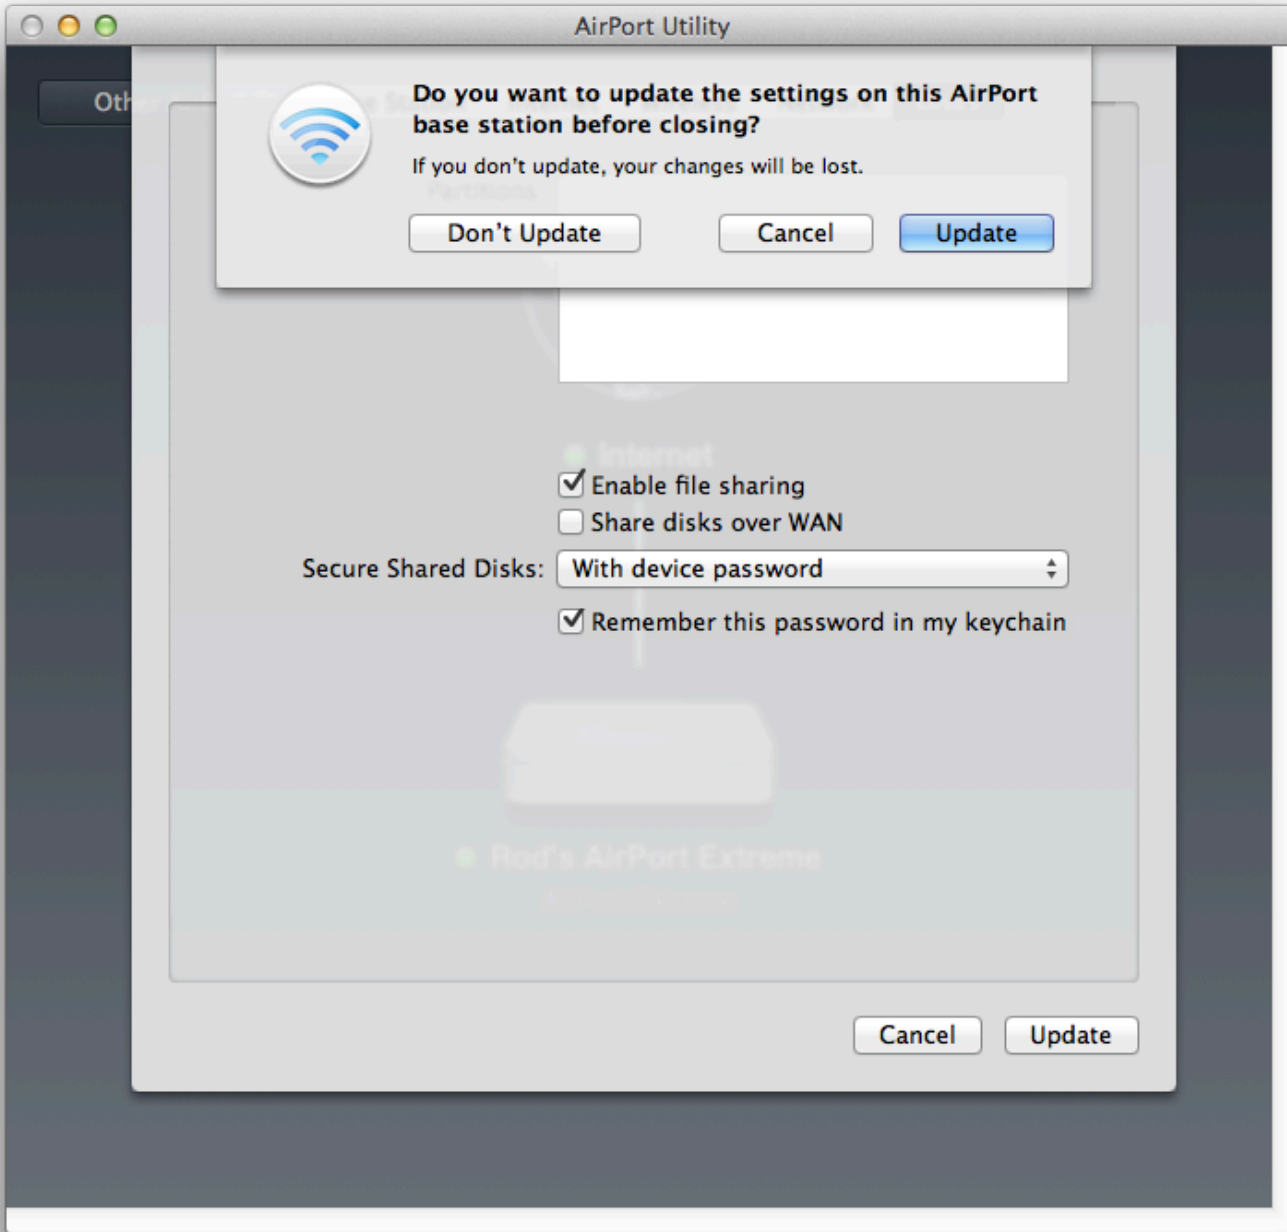

Do you want to update the settings on this AirPort base station before closing?

If you don't update, your changes will be lost.

- Don't Update
- Cancel
- Update

Internet

- ☒ Enable file sharing
- ☐ Share disks over WAN

Secure Shared Disks: With device password

- ☒ Remember this password in my keychain

Rod's AirPort Extreme

- Cancel
- Update