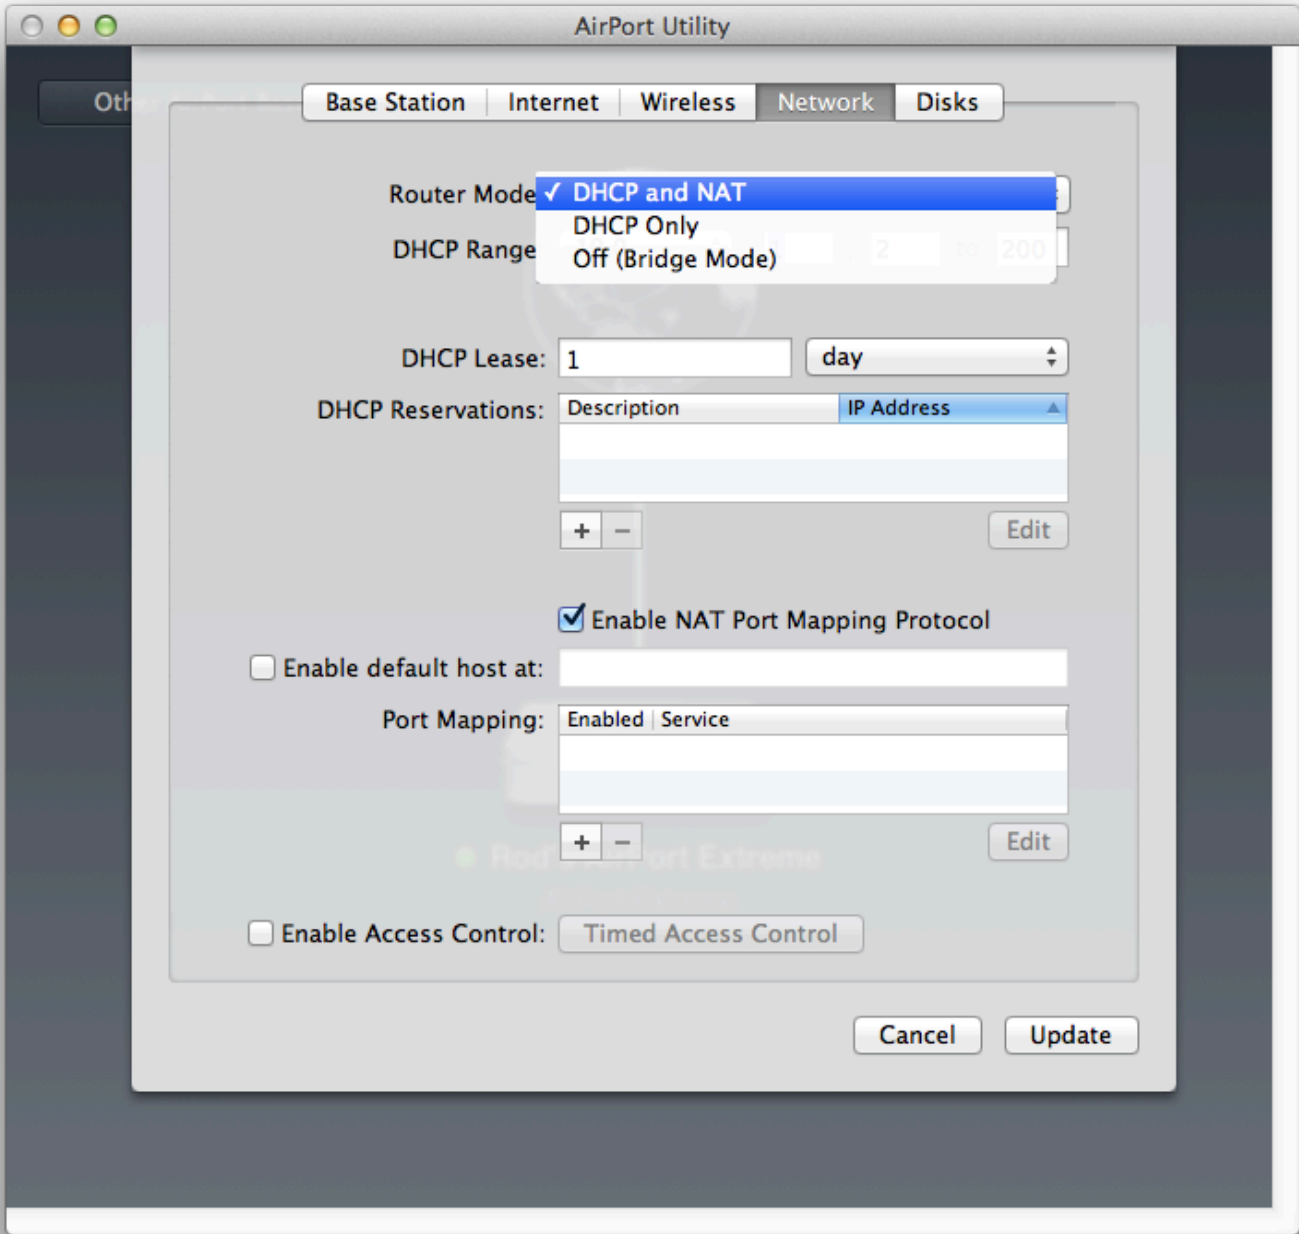

Cancel

Save

Wireless Options...

Cancel

Update

**Wireless Options**

Country: United States

Create hidden network

Radio Mode: 802.11n (802.11b/g compatible)

Radio Channel: **Automatic**

- 1
- 2
- 3
- 4
- 5
- 6
- 7
- 8
- 9
- 10
- 11

Cancel

Wireless Options...

Cancel

Update

Base Station | Internet | Wireless | Network | Disks

Router Mode: DHCP and NAT

DHCP Range: 10.0 . 1 . 2 to 200

DHCP Lease: 1

DHCP Reservations: Description

- minute
- hour
- ✓ day

+ - Edit

Enable NAT Port Mapping Protocol

Enable default host at:

Port Mapping: Enabled | Service

+ - Edit

Enable Access Control: Timed Access Control

Cancel Update

AirPort Utility

Other

Base Station | Internet | Wireless | Network | **Disks**

Partitions: