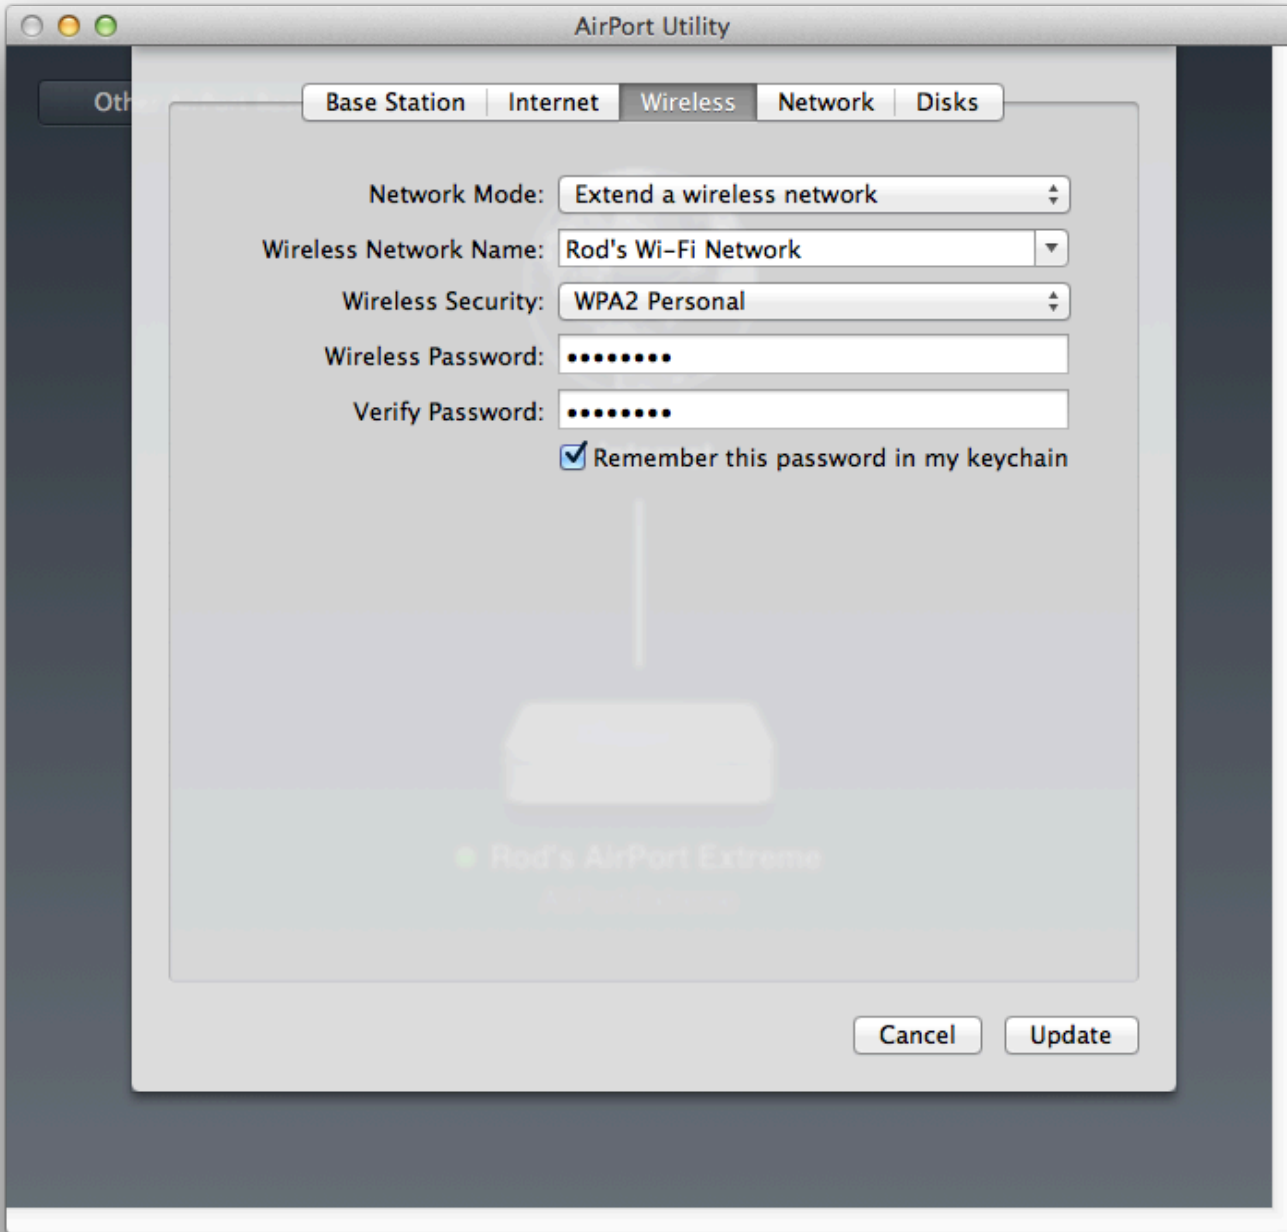

Remember this password in my keychain

Rod's AirPort Extreme

Cancel

Update

Base Station | Internet | **Wireless** | Network | Disks

Network Mode: Extend a wireless network

Wireless Network Name: Rod's Wi-Fi Network

Wireless Security: WPA2 Personal

Wireless Password: .....

Verify Password: .....

Remember this password in my keychain

Rod's AirPort Extreme

Cancel Update

AirPort Utility

Other