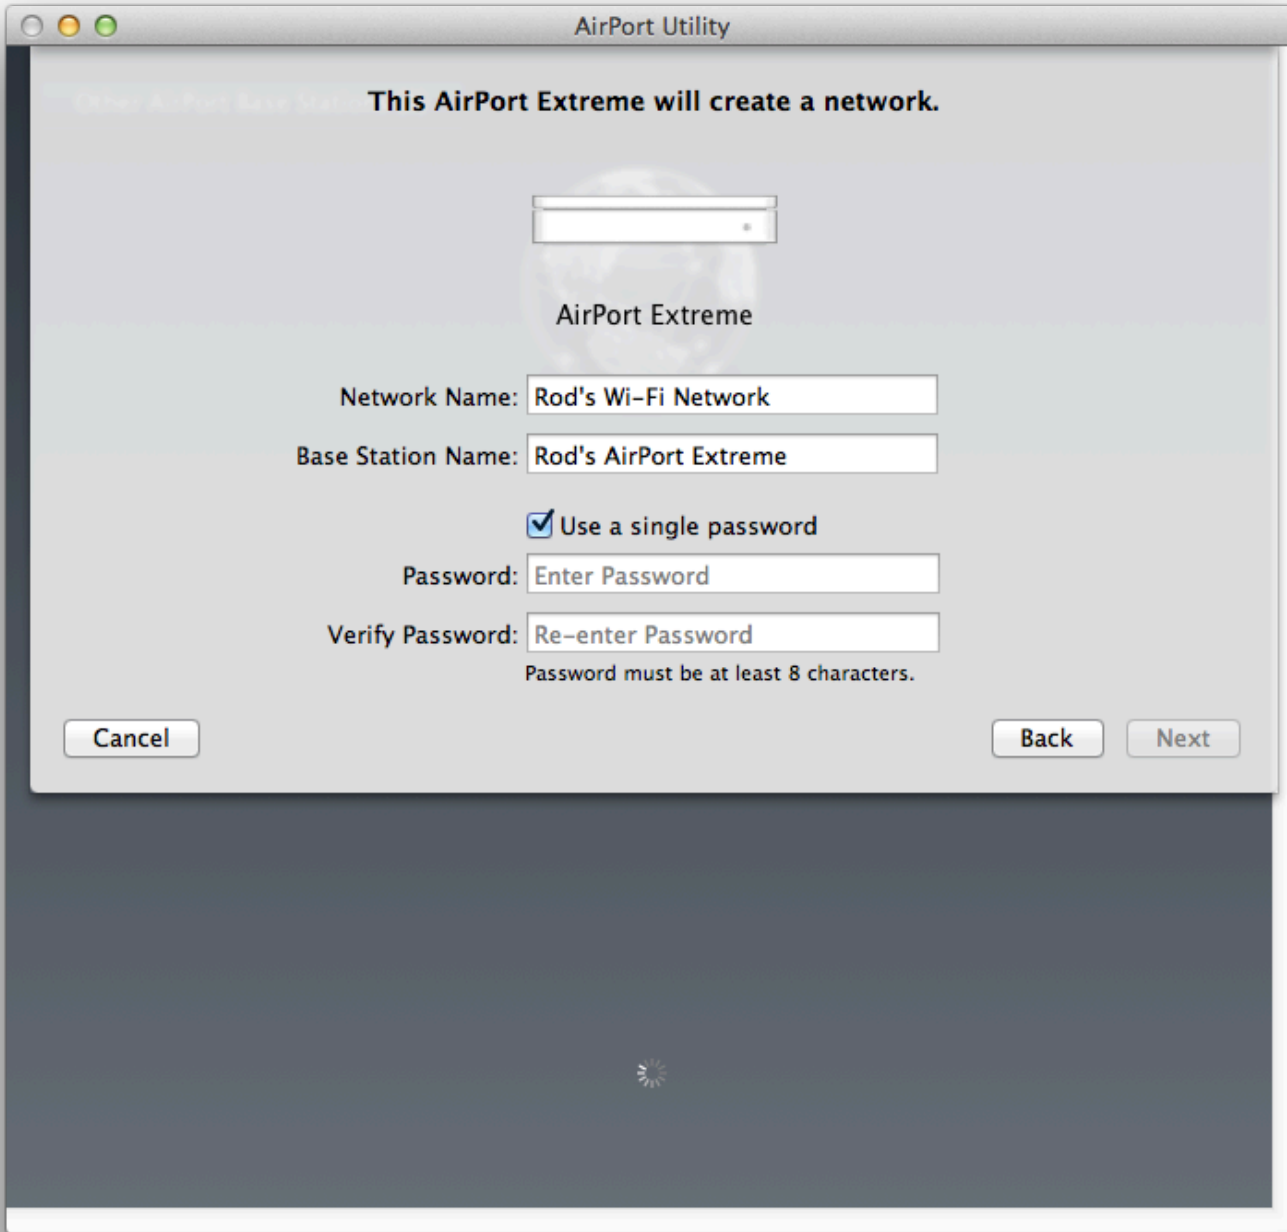

Cancel

Back

Next

Cancel

Back

Next

AirPort Utility

Other AirPort Base **Setting up this AirPort Extreme to create a network.**

AirPort Extreme

Verifying network connections...

Done

AirPort Utility

Other AirPort Base Station: This AirPort Extreme will create a network.

AirPort Extreme

Network Name: Rod's Wi-Fi Network

Base Station Name: Rod's AirPort Extreme

Other AirPort Base Station: **This AirPort Extreme will create a network.**

AirPort Extreme

Network Name:

Base Station Name:

Use a single password

Password:

Verify Password:

Password must be at least 8 characters.