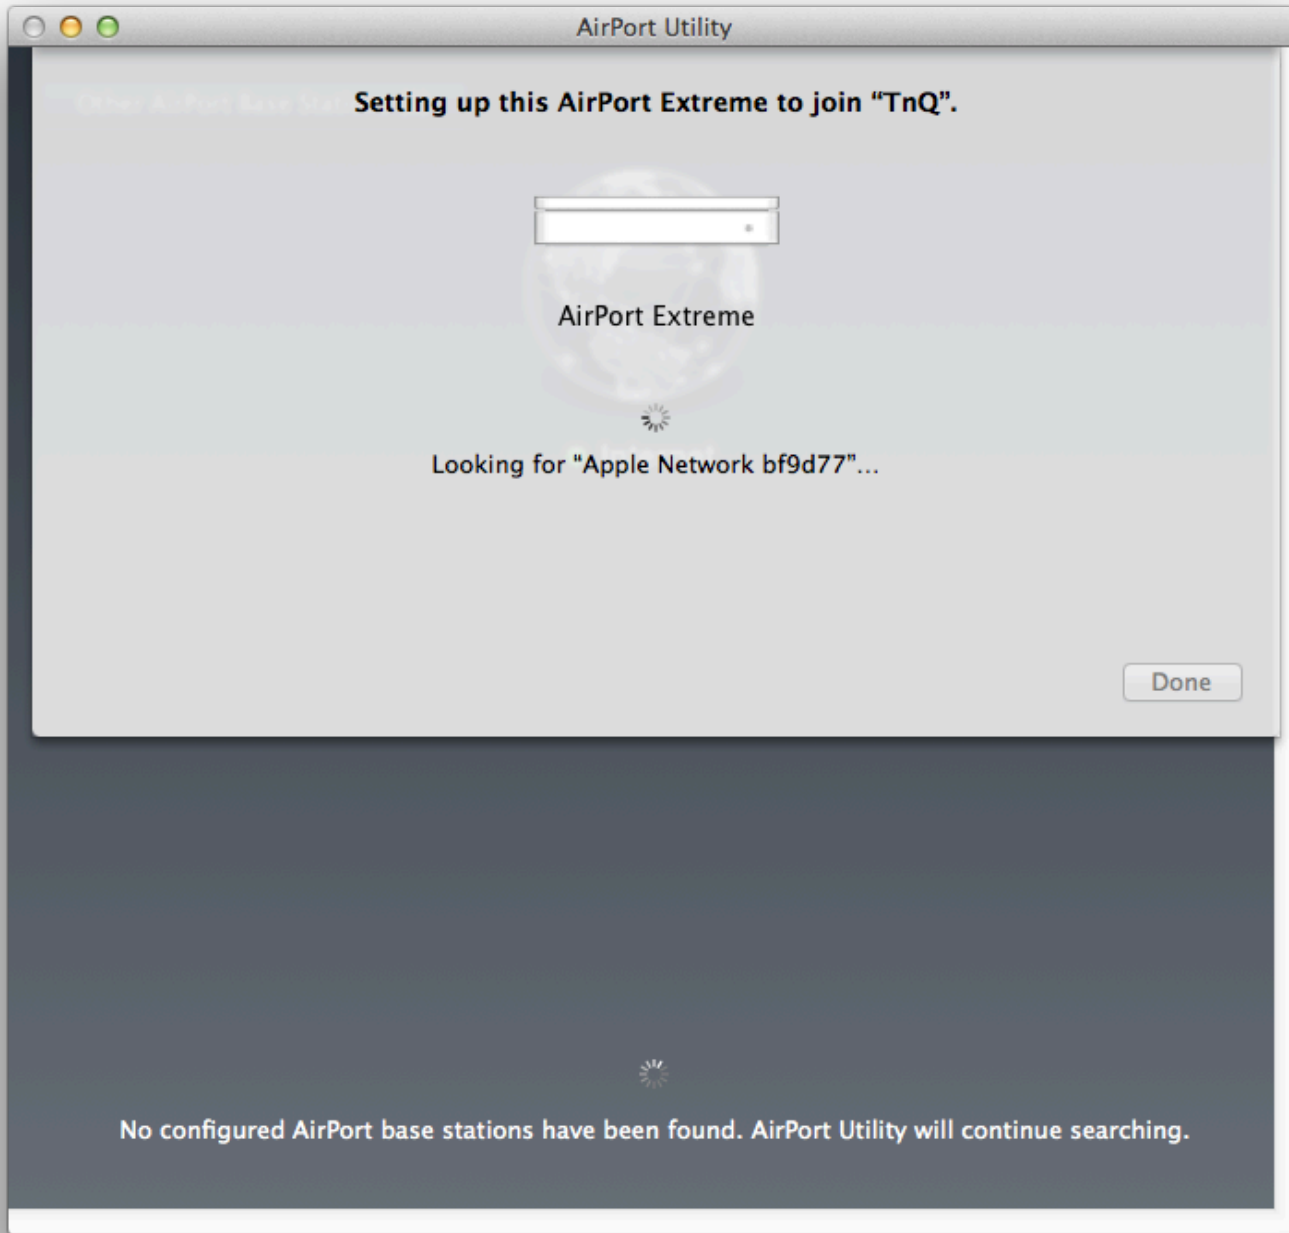

AirPort Utility

Other AirPort Base Stations **Setting up this AirPort Extreme to join "TnQ".**

AirPort Extreme

Looking for "Apple Network bf9d77"...

Done

No configured AirPort base stations have been found. AirPort Utility will continue searching.