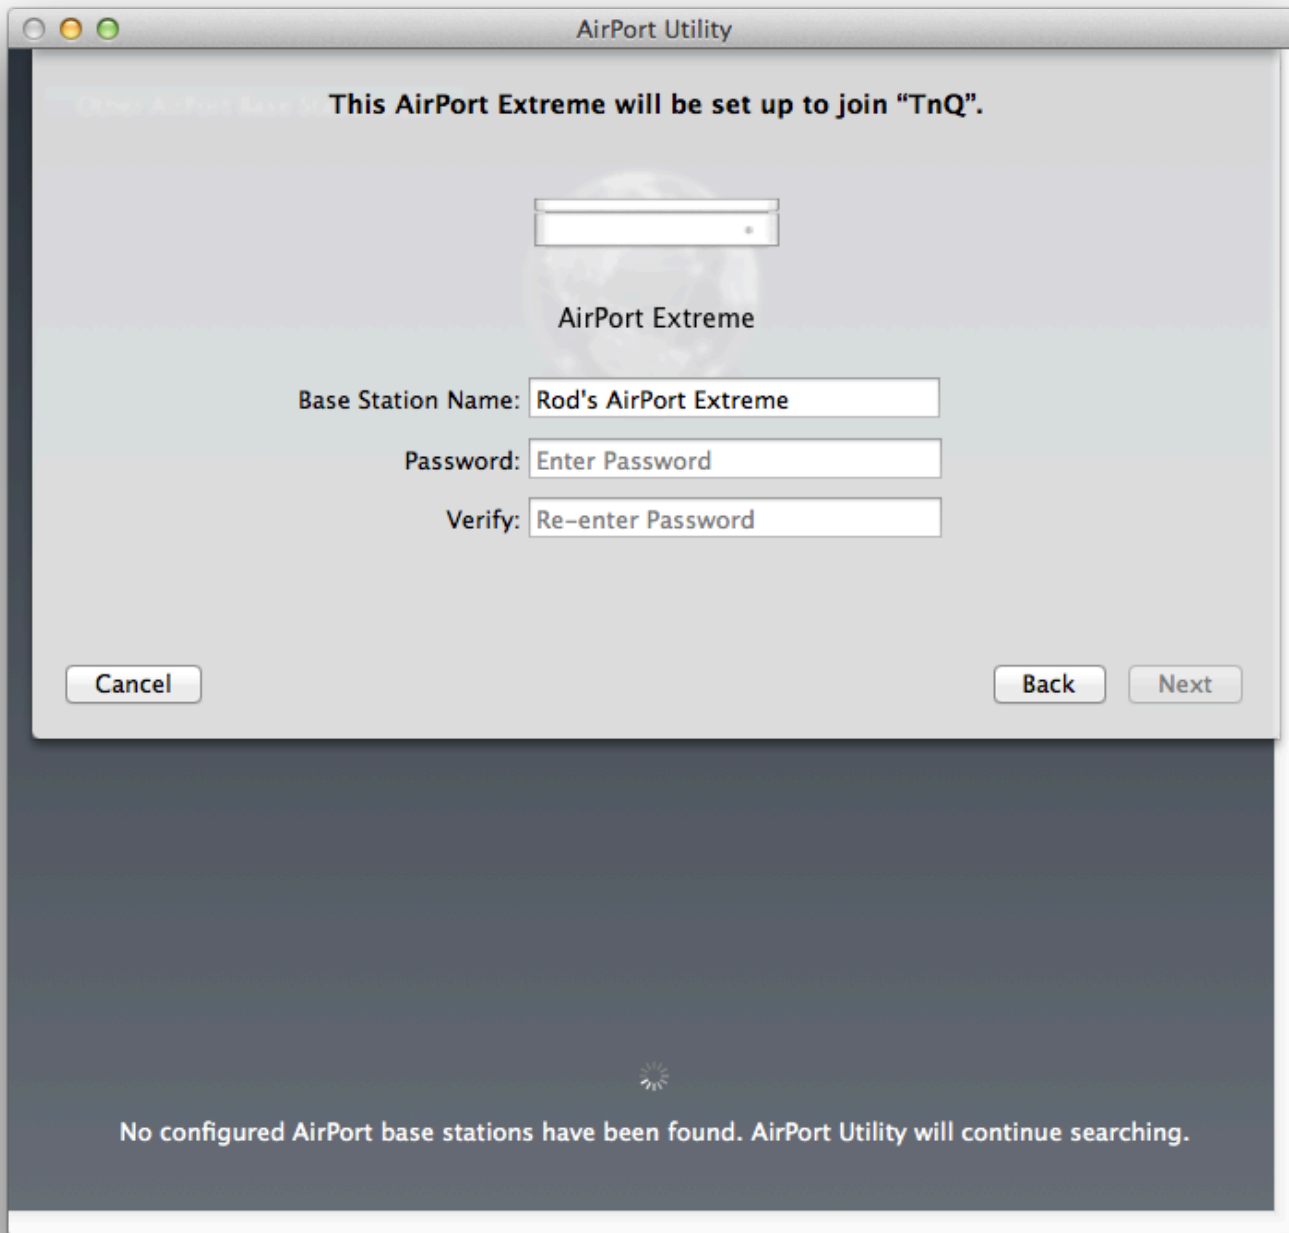

AirPort Extreme

- Create a new network
- Add to an existing network
- Replace an existing device
- Restore previous settings

Set up this AirPort Extreme to join or extend an existing Wi-Fi network.

Cancel

Looking for base stations...

Cancel

Back

Next

No configured AirPort base stations have been found. AirPort Utility will continue searching.

AirPort Utility

Other AirPort Base Station

This AirPort Extreme will be set up to join "TnQ".

AirPort Extreme

Base Station Name:

Password:

Verify:

Cancel

Back

Next

No configured AirPort base stations have been found. AirPort Utility will continue searching.