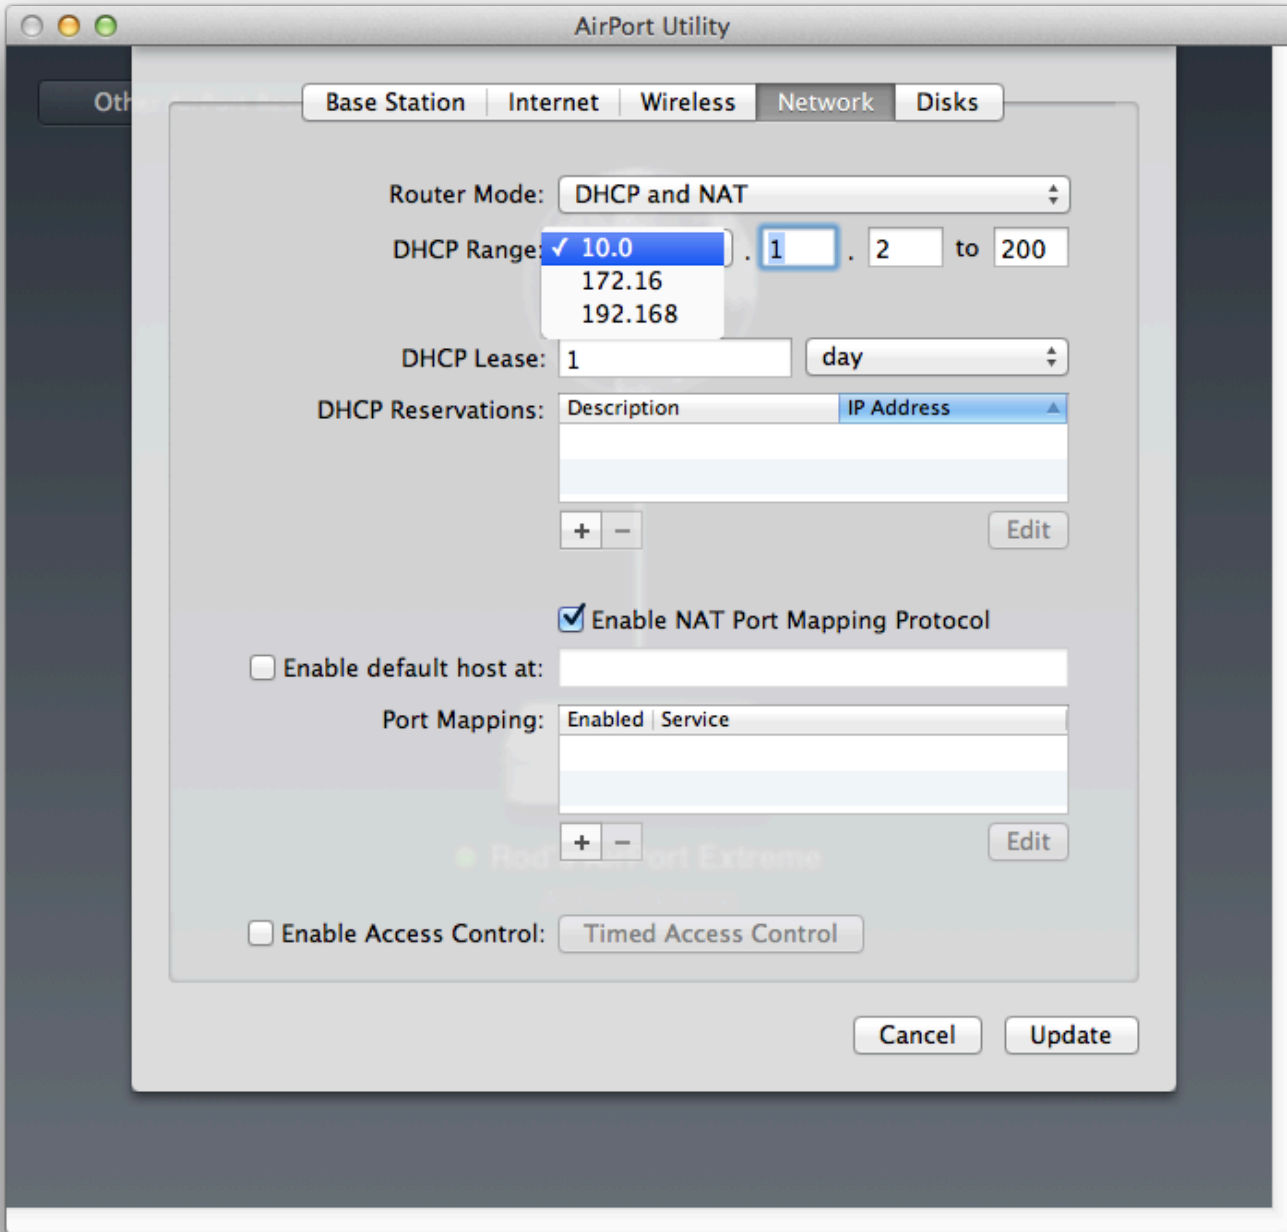

Router Mode: DHCP and NAT

DHCP Range: 10.0 . 1 . 2 to 200

DHCP Lease: 1

DHCP Reservations: Description

- minute
- hour
- ✓ day

+ - Edit

Enable NAT Port Mapping Protocol

Enable default host at:

Port Mapping: Enabled | Service

+ - Edit

Enable Access Control: Timed Access Control

Cancel Update

AirPort Utility

Other

Base Station | Internet | Wireless | Network | **Disks**

Partitions: