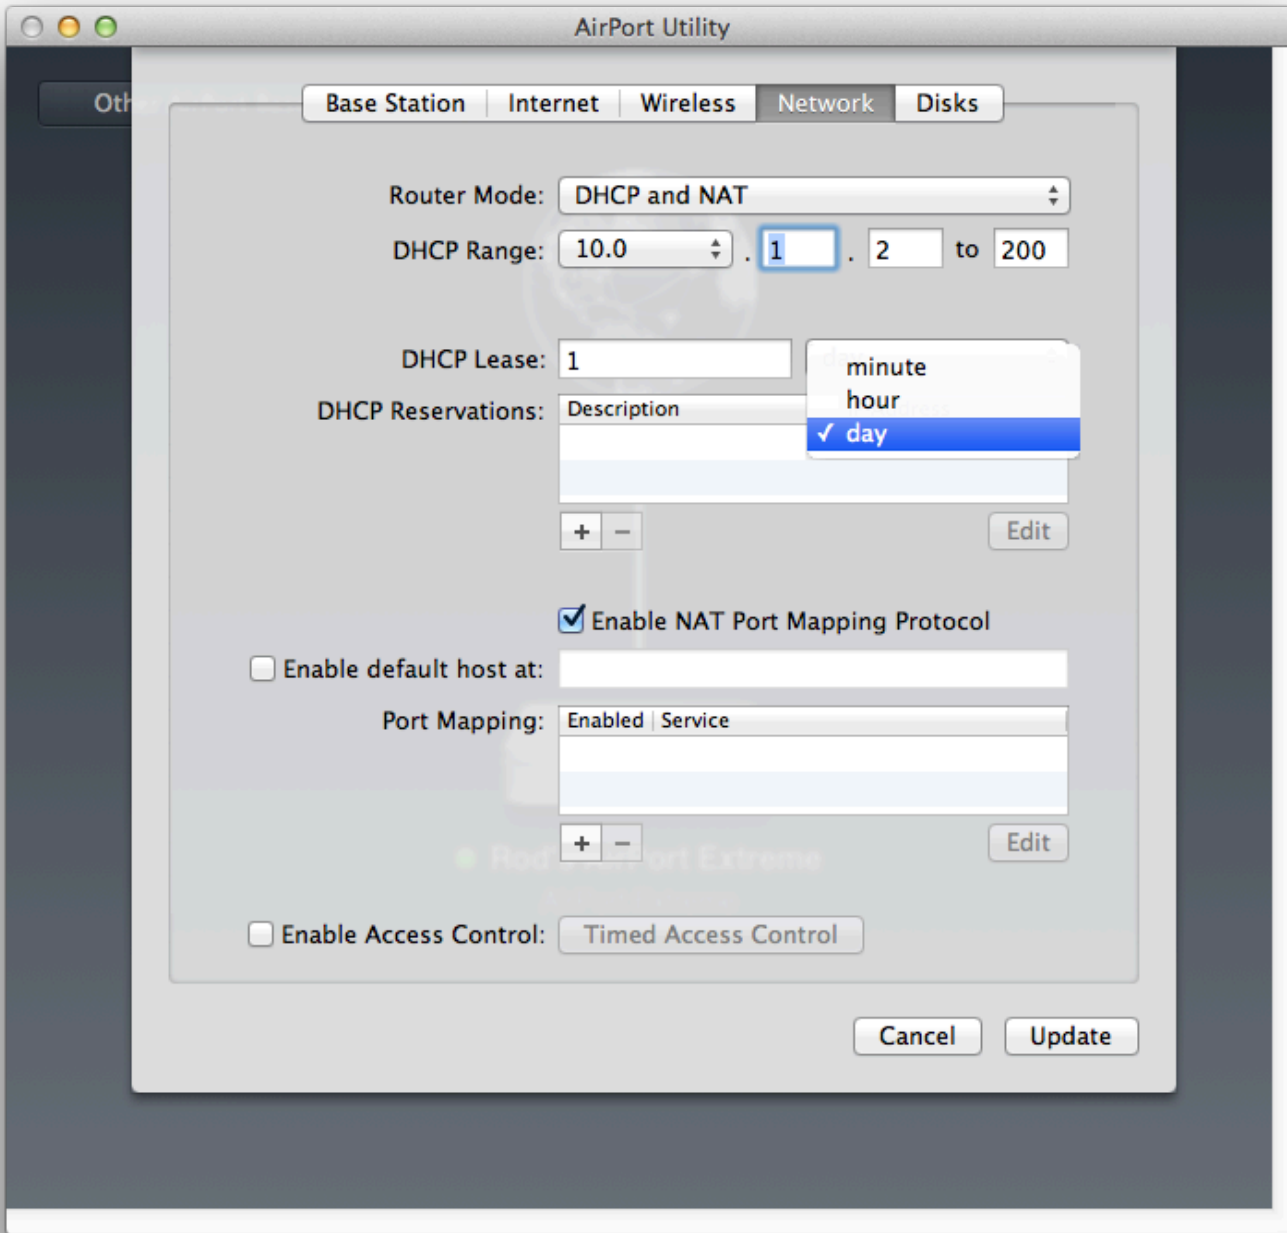

Cancel

Save

Wireless Options...

Cancel

Update

**Wireless Options**

Country: United States

Create hidden network

Radio Mode: 802.11n (802.11b/g compatible)

Radio Channel: **Automatic**

- 1
- 2
- 3
- 4
- 5
- 6
- 7
- 8
- 9
- 10
- 11

Cancel

Wireless Options...

Cancel

Update

Base Station | Internet | Wireless | Network | Disks

Router Mode: DHCP and NAT

DHCP Range: 10.0 . 1 . 2 to 200

DHCP Lease: 1

DHCP Reservations: Description

- minute
- hour
- ✓ day

+ - Edit

Enable NAT Port Mapping Protocol

Enable default host at: