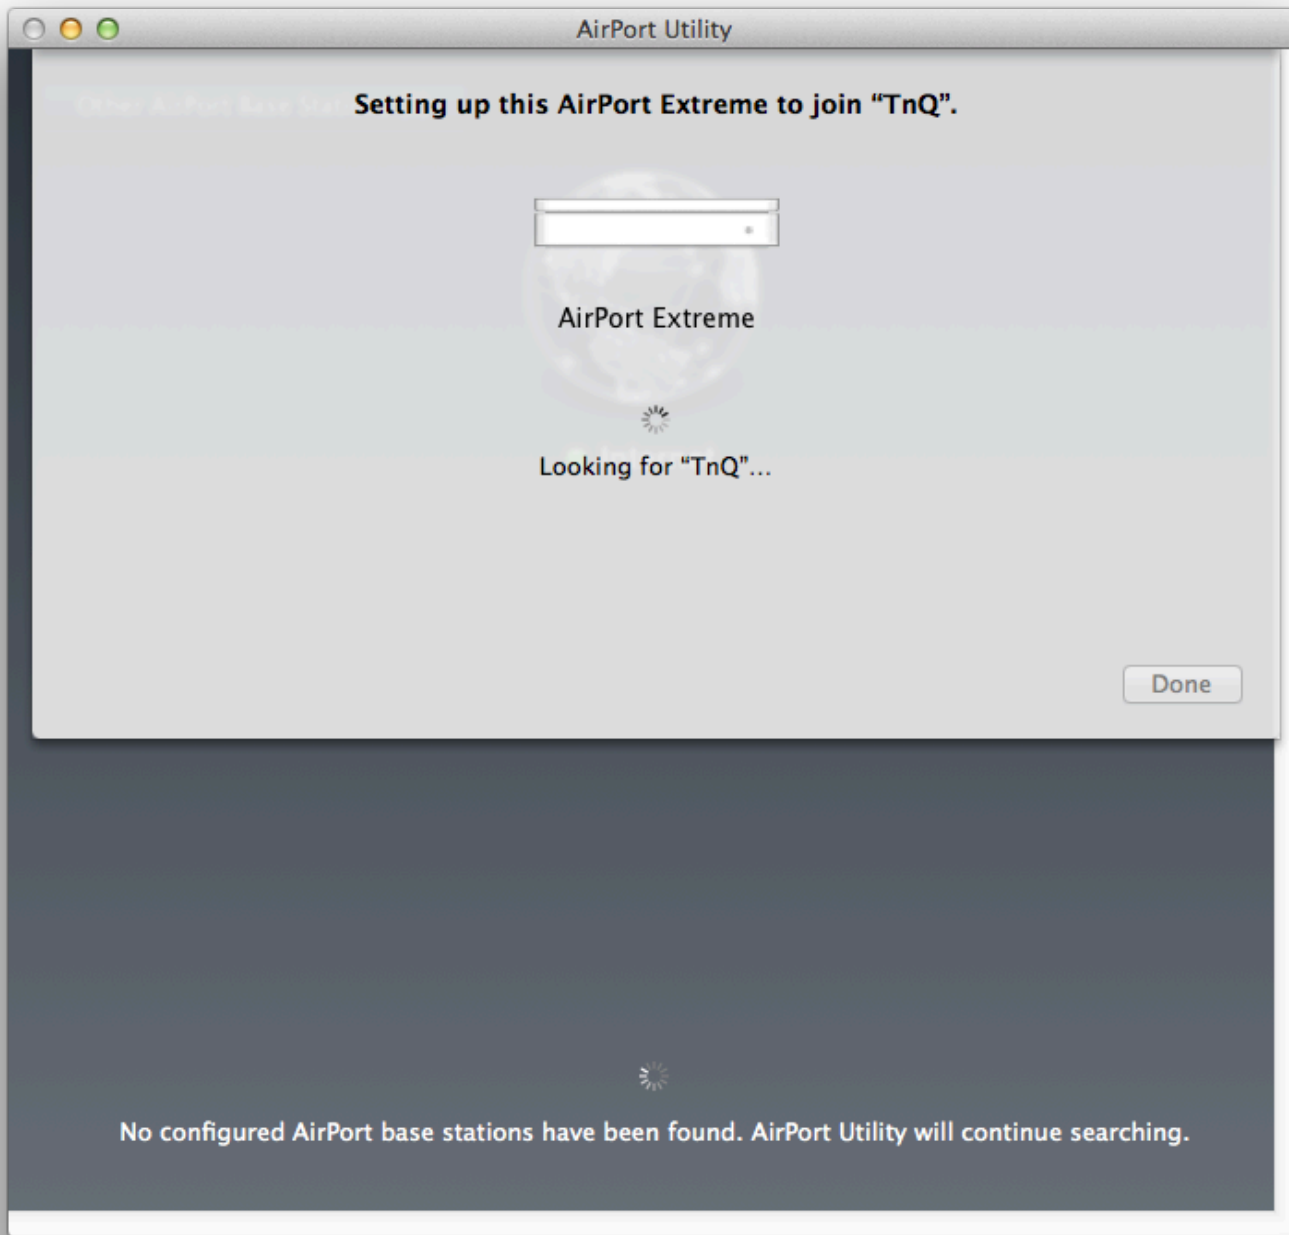

Looking for "Apple Network bf9d77"...

Done

No configured AirPort base stations have been found. AirPort Utility will continue searching.

AirPort Utility

Other AirPort Base **What do you want to do with this AirPort Extreme?**

AirPort Extreme

- Create a new network
- Add to an existing network
- Replace an existing device
- Restore previous settings

Replace an existing device with this AirPort Extreme. If the existing device is an AirPort base station, its settings will be automatically migrated to this AirPort Extreme.