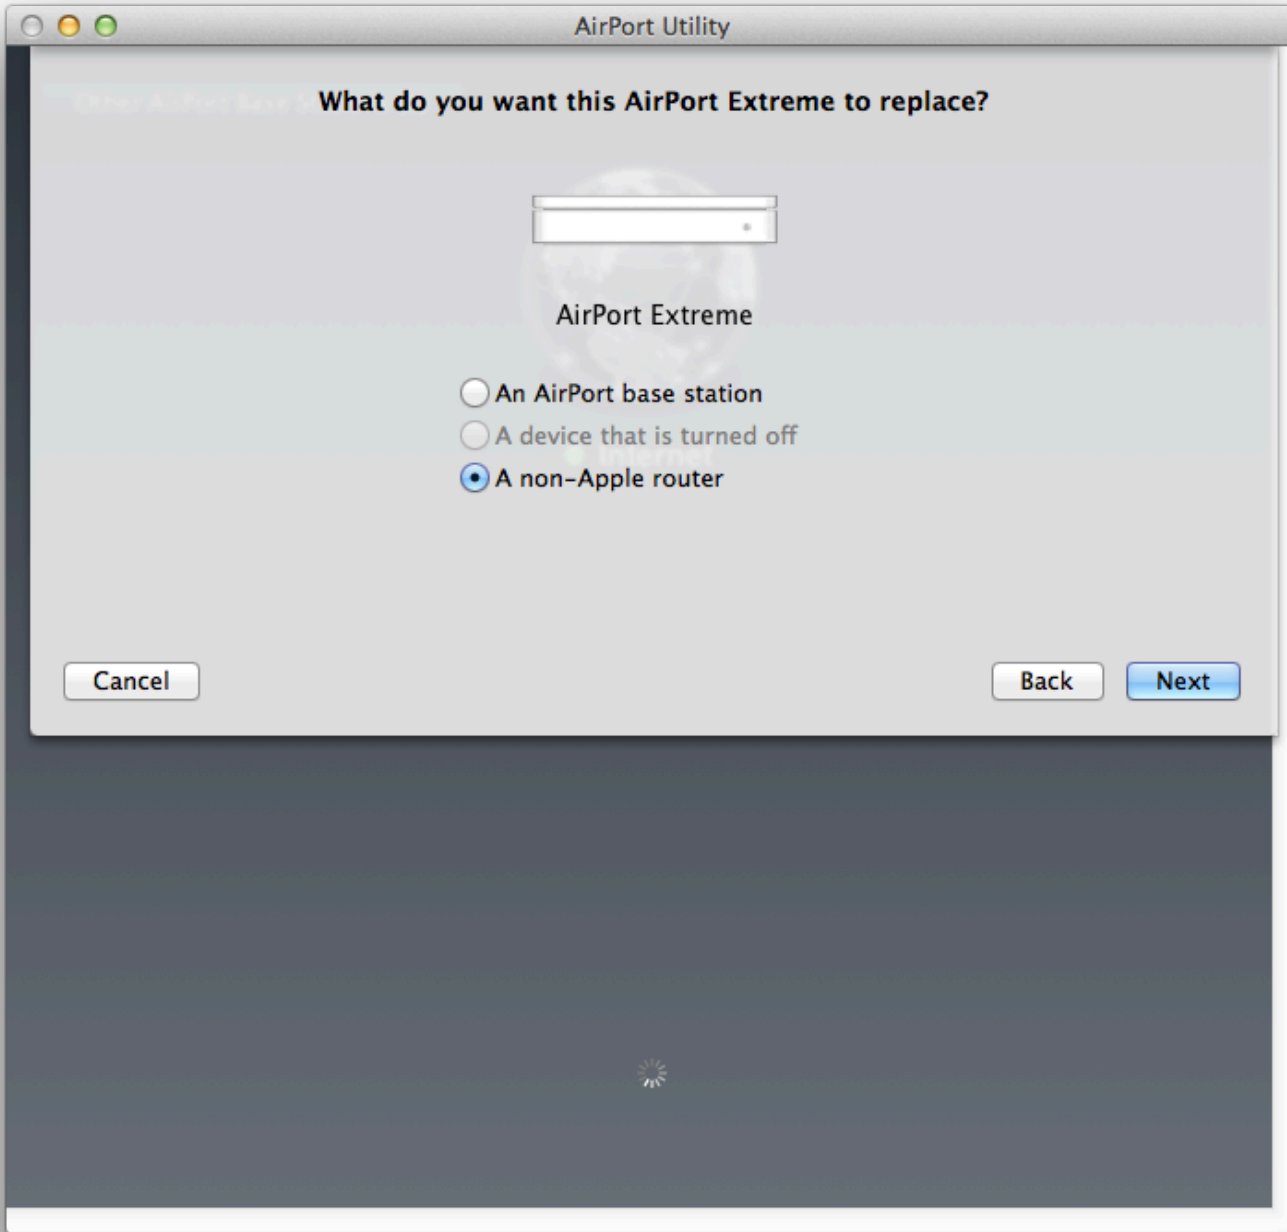

Cancel

Back

Next

AirPort Utility

Other AirPort Base

What do you want this AirPort Extreme to replace?

AirPort Extreme

- An AirPort base station
- A device that is turned off
- A non-Apple router

Cancel

Back

Next

Cancel

Back

Next

AirPort Utility

Other AirPort Base **Setting up this AirPort Extreme to create a network.**

AirPort Extreme

Verifying network connections...

Done

AirPort Utility

Other AirPort Base Station: This AirPort Extreme will create a network.

AirPort Extreme

Network Name: Rod's Wi-Fi Network

Base Station Name: Rod's AirPort Extreme