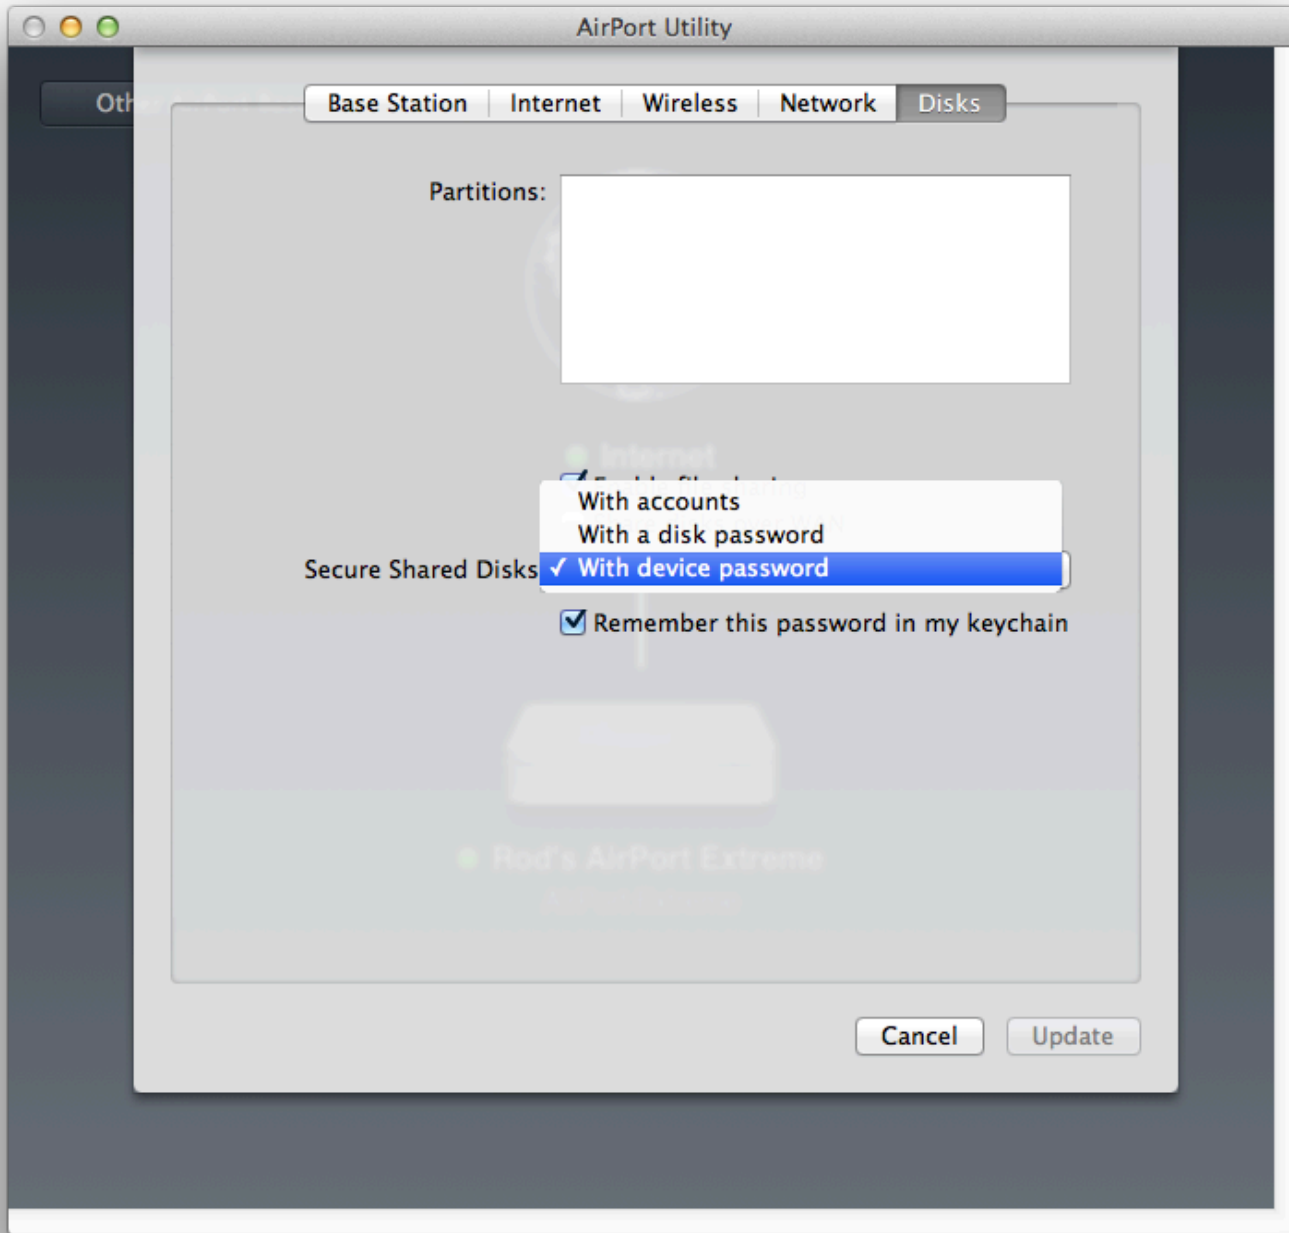

Router Mode: DHCP and NAT

DHCP Range: 10.0 . 1 . 2 to 200

DHCP Lease: 1

DHCP Reservations: Description

- minute
- hour
- ✓ day

+ - Edit

Enable NAT Port Mapping Protocol

Enable default host at:

Port Mapping: Enabled | Service

+ - Edit

Enable Access Control: Timed Access Control

Cancel Update

AirPort Utility

Other

Base Station | Internet | Wireless | Network | **Disks**

Partitions:

[Empty white box for partitions]

Internet

With accounts  
With a disk password

Secure Shared Disks

With device password

Remember this password in my keychain

Rod's AirPort Extreme

Cancel