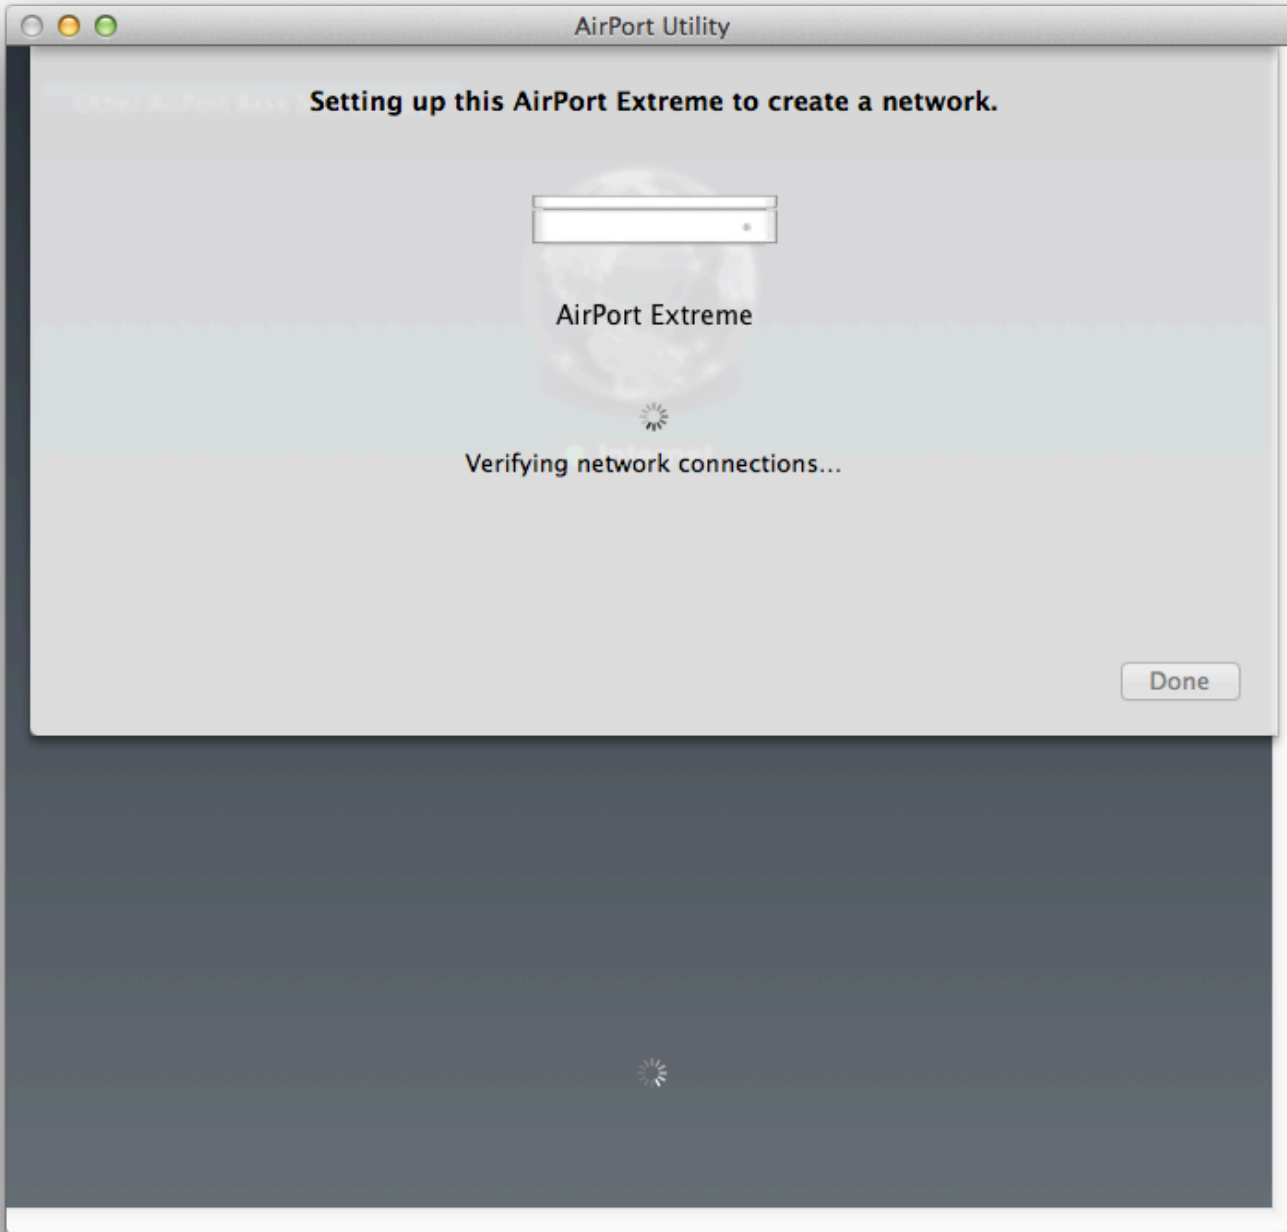

AirPort Extreme

Verifying network connections...

Done

AirPort Utility

Other AirPort Base Station: This AirPort Extreme will create a network.

AirPort Extreme

Network Name: Rod's Wi-Fi Network

Base Station Name: Rod's AirPort Extreme

Other AirPort Base Station: **This AirPort Extreme will create a network.**

AirPort Extreme

Network Name:

Base Station Name:

Use a single password

Password:

Verify Password:

Password must be at least 8 characters.

Cancel

Back

Next

AirPort Utility

Other AirPort Base Station **What do you want to do with this AirPort Extreme?**

AirPort Extreme

- Create a new network
- Add to an existing network
- Replace an existing device
- Restore previous settings

This AirPort Extreme has been reset. Restore its previous settings.

Cancel

Back

Next

Other AirPort: **This AirPort Extreme will be restored to its previous settings.**

AirPort Extreme

This AirPort Extreme will restore its previous network "MacLab's Network".