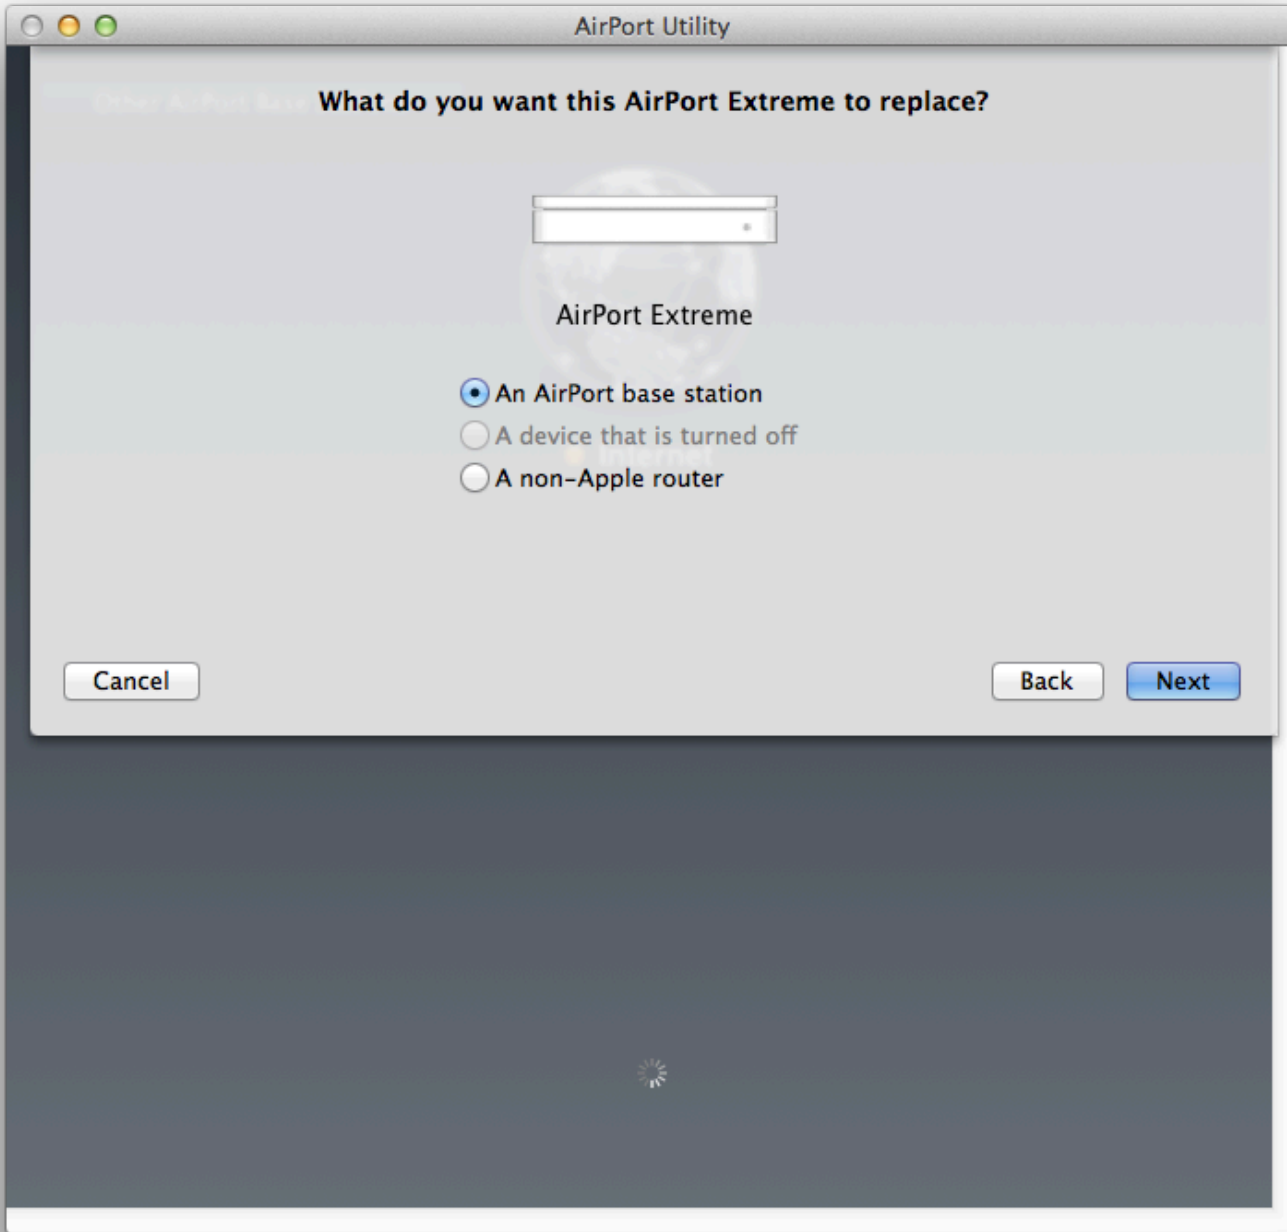

AirPort Extreme

- Create a new network
- Add to an existing network
- Replace an existing device
- Restore previous settings

Replace an existing device with this AirPort Extreme. If the existing device is an AirPort base station, its settings will be automatically migrated to this AirPort Extreme.

Cancel

Back

Next

AirPort Utility

Other AirPort Base

What do you want this AirPort Extreme to replace?

AirPort Extreme

- An AirPort base station
- A device that is turned off
- A non-Apple router