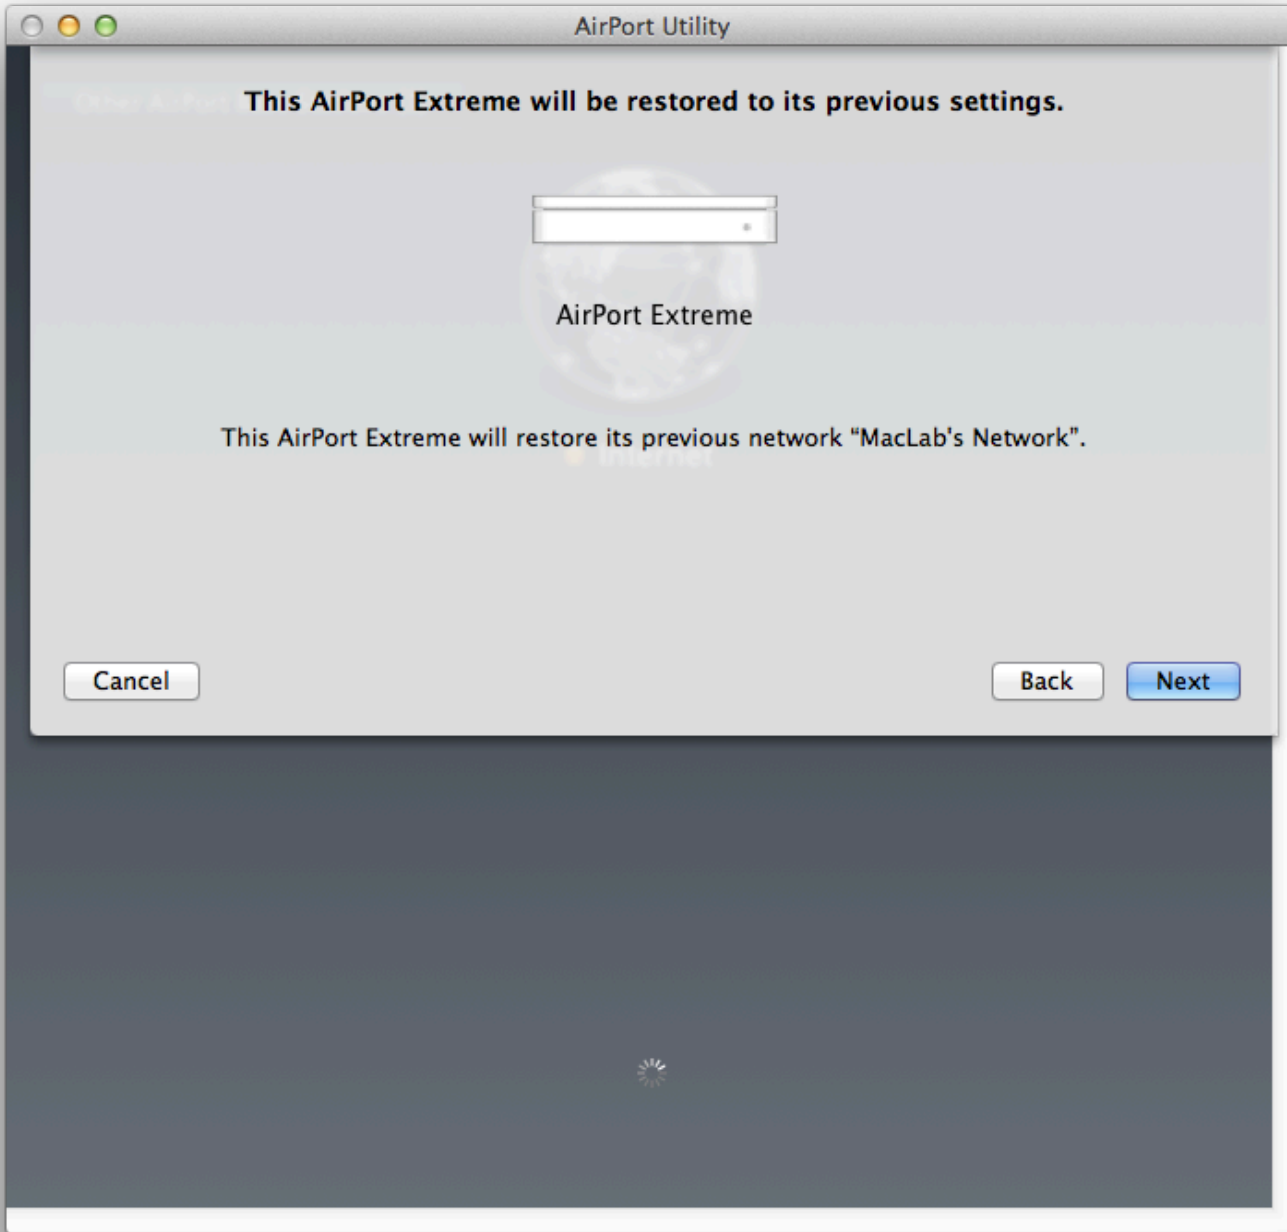

Other AirPort Base Station: **This AirPort Extreme will create a network.**

AirPort Extreme

Network Name:

Base Station Name:

Use a single password

Password:

Verify Password:

Password must be at least 8 characters.

Cancel

Back

Next

AirPort Utility

Other AirPort Base Station **What do you want to do with this AirPort Extreme?**

AirPort Extreme

- Create a new network
- Add to an existing network
- Replace an existing device
- Restore previous settings

This AirPort Extreme has been reset. Restore its previous settings.

Cancel

Back

Next

Other AirPort: **This AirPort Extreme will be restored to its previous settings.**

AirPort Extreme

This AirPort Extreme will restore its previous network "MacLab's Network".