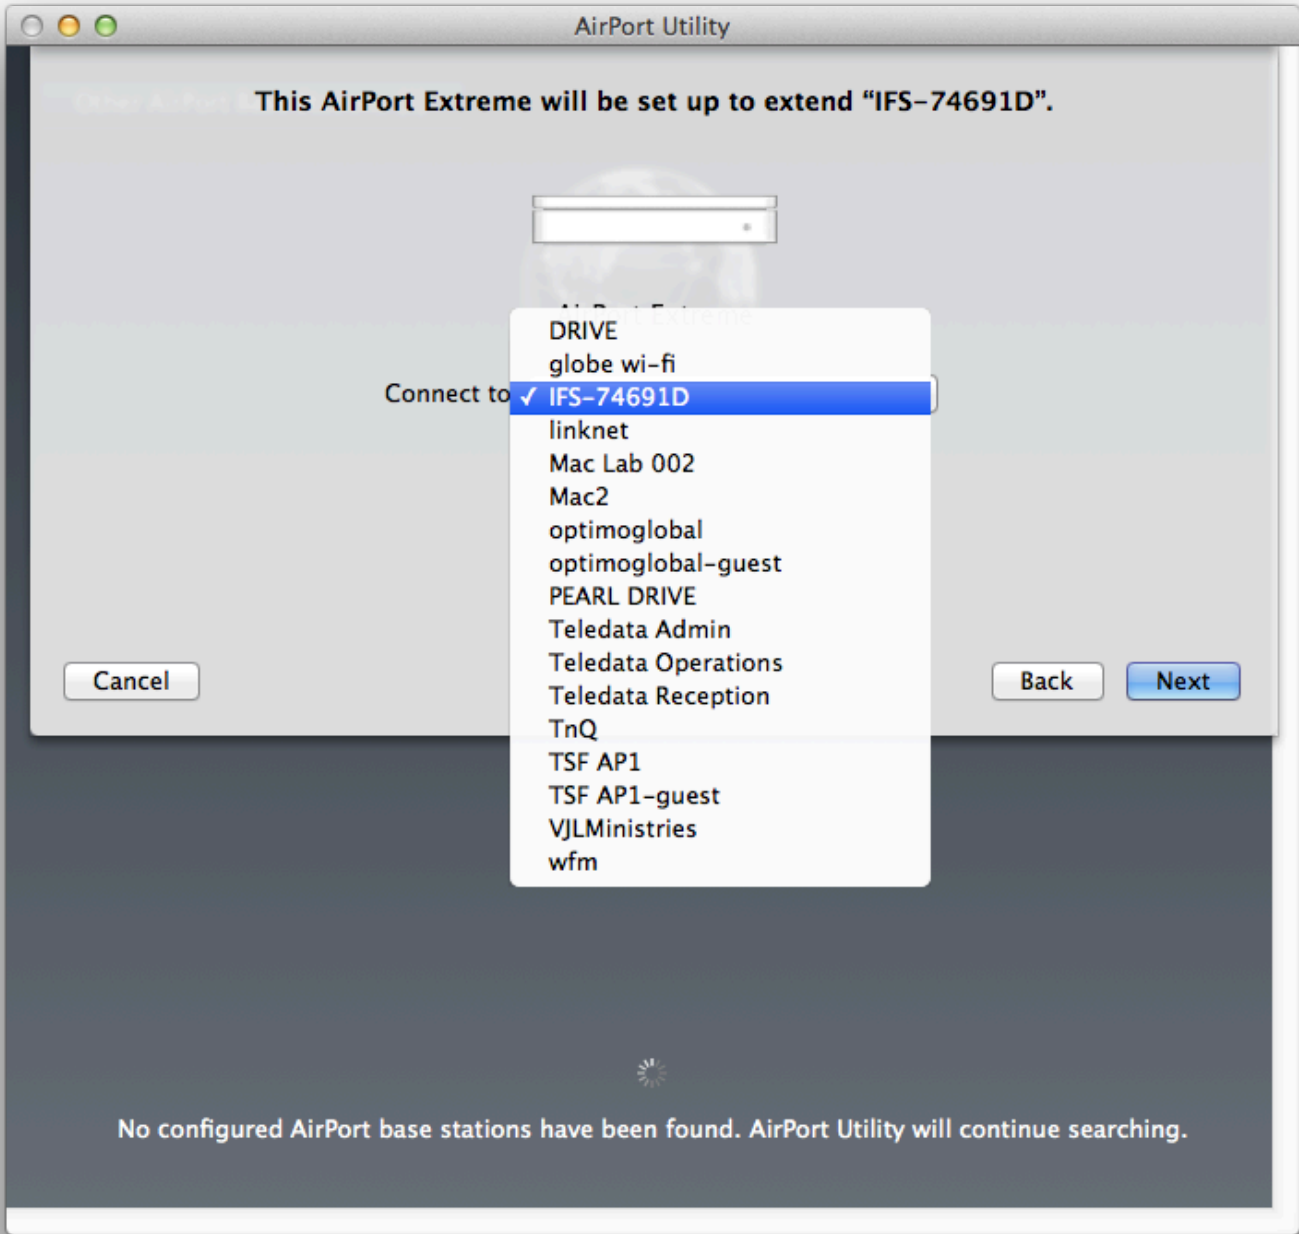

Cancel

Back

Next

AirPort Utility

Other AirPort Base

What do you want this AirPort Extreme to replace?

AirPort Extreme

- An AirPort base station
- A device that is turned off
- A non-Apple router

Cancel

Back

Next

Cancel

Back

Next

AirPort Utility

Other AirPort Base **Setting up this AirPort Extreme to create a network.**

AirPort Extreme

Verifying network connections...

Done

AirPort Utility

Other AirPort Base Station: This AirPort Extreme will create a network.

AirPort Extreme

Network Name: Rod's Wi-Fi Network

Base Station Name: Rod's AirPort Extreme