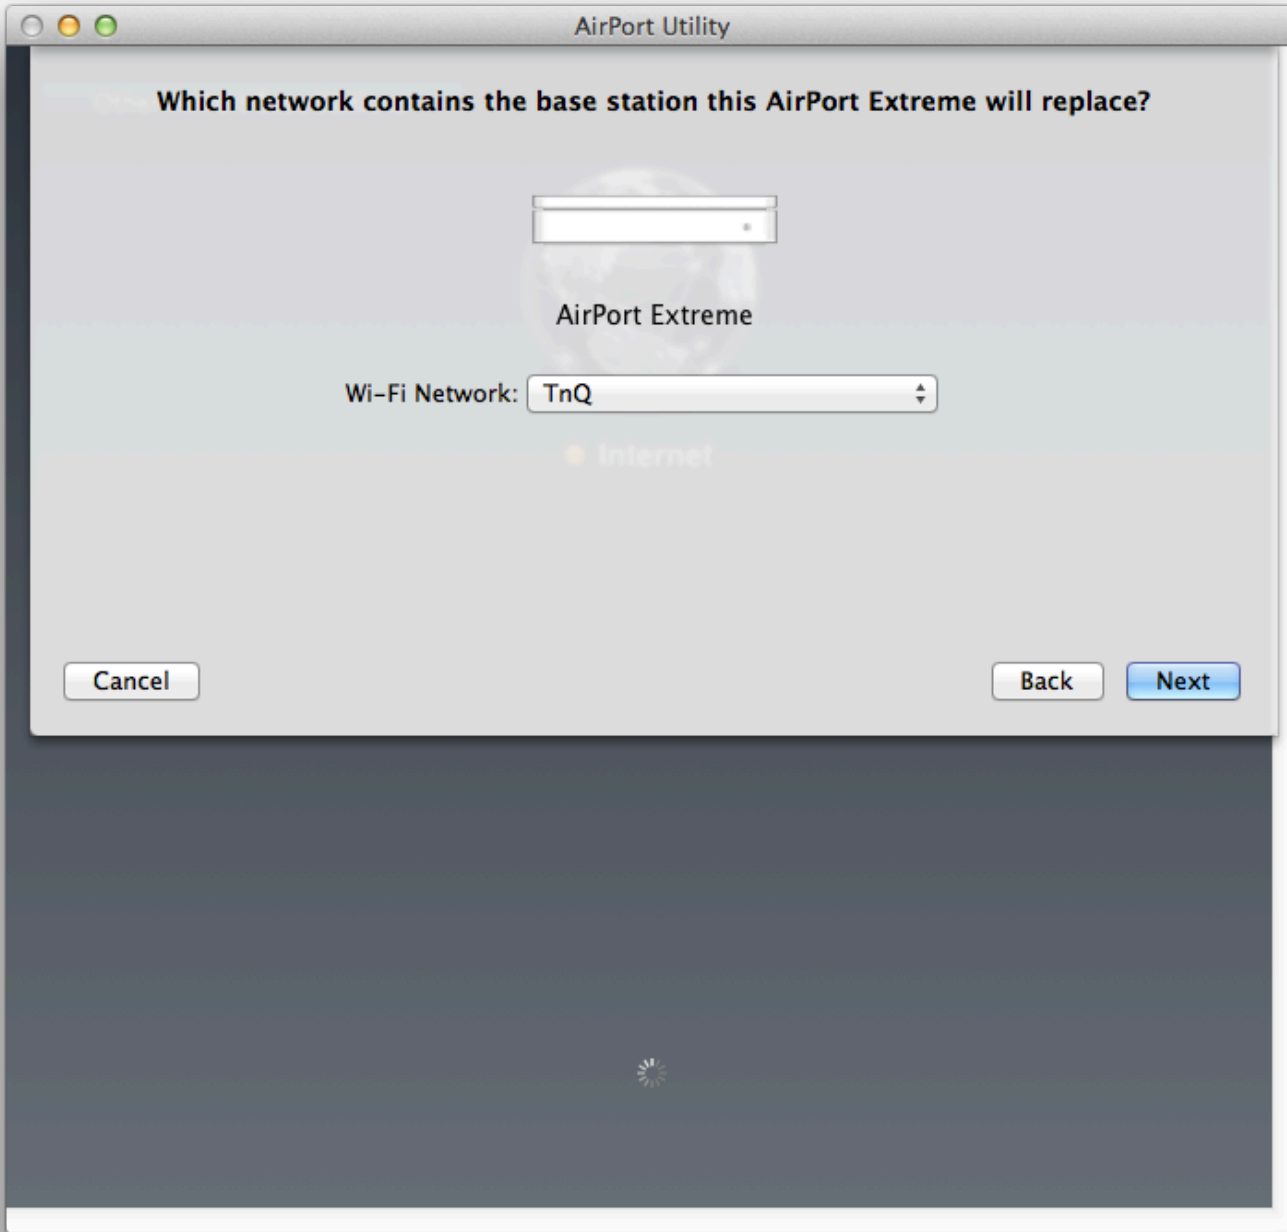

AirPort Extreme

- Create a new network
- Add to an existing network
- Replace an existing device
- Restore previous settings

Replace an existing device with this AirPort Extreme. If the existing device is an AirPort base station, its settings will be automatically migrated to this AirPort Extreme.

Cancel

Back

Next

AirPort Utility

Other AirPort Base

What do you want this AirPort Extreme to replace?

AirPort Extreme

- An AirPort base station
- A device that is turned off
- A non-Apple router

Cancel

Back

Next

Cancel

Back

Next

AirPort Utility

Other AirPort Base **Setting up this AirPort Extreme to create a network.**

AirPort Extreme

Verifying network connections...

Done

AirPort Utility

Other AirPort Base Station: This AirPort Extreme will create a network.

AirPort Extreme

Network Name: Rod's Wi-Fi Network

Base Station Name: Rod's AirPort Extreme