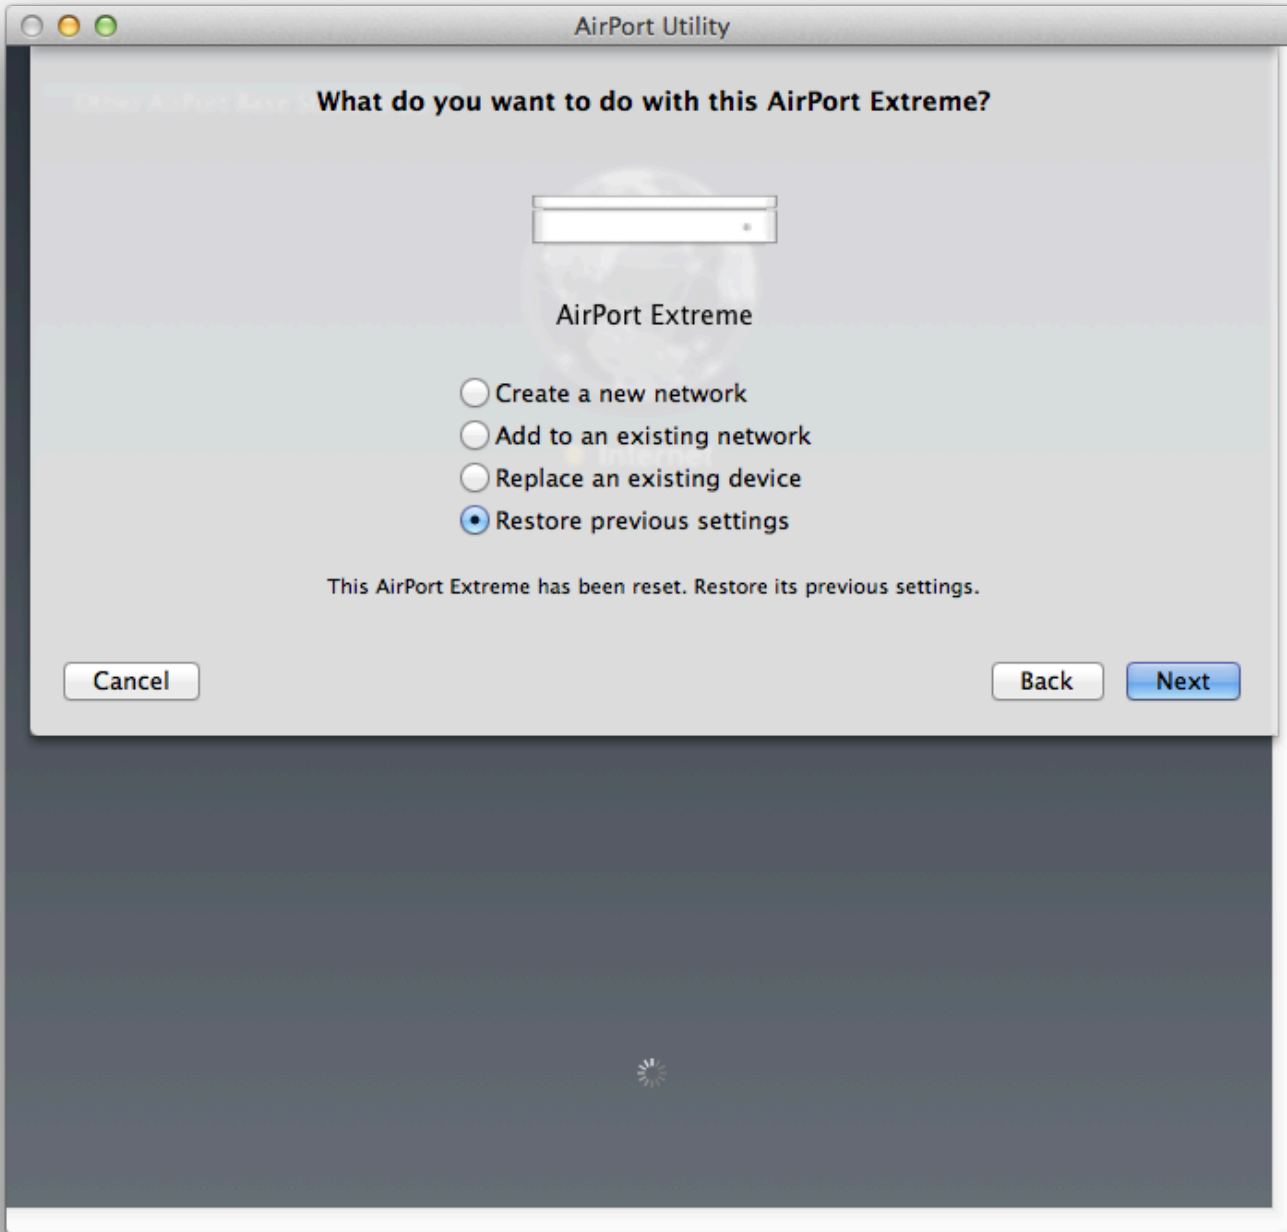

Other AirPort Base Station: **This AirPort Extreme will create a network.**

AirPort Extreme

Network Name:

Base Station Name:

Use a single password

Password:

Verify Password:

Password must be at least 8 characters.

Cancel

Back

Next

AirPort Utility

Other AirPort Base Station **What do you want to do with this AirPort Extreme?**

AirPort Extreme

- Create a new network
- Add to an existing network
- Replace an existing device
- Restore previous settings