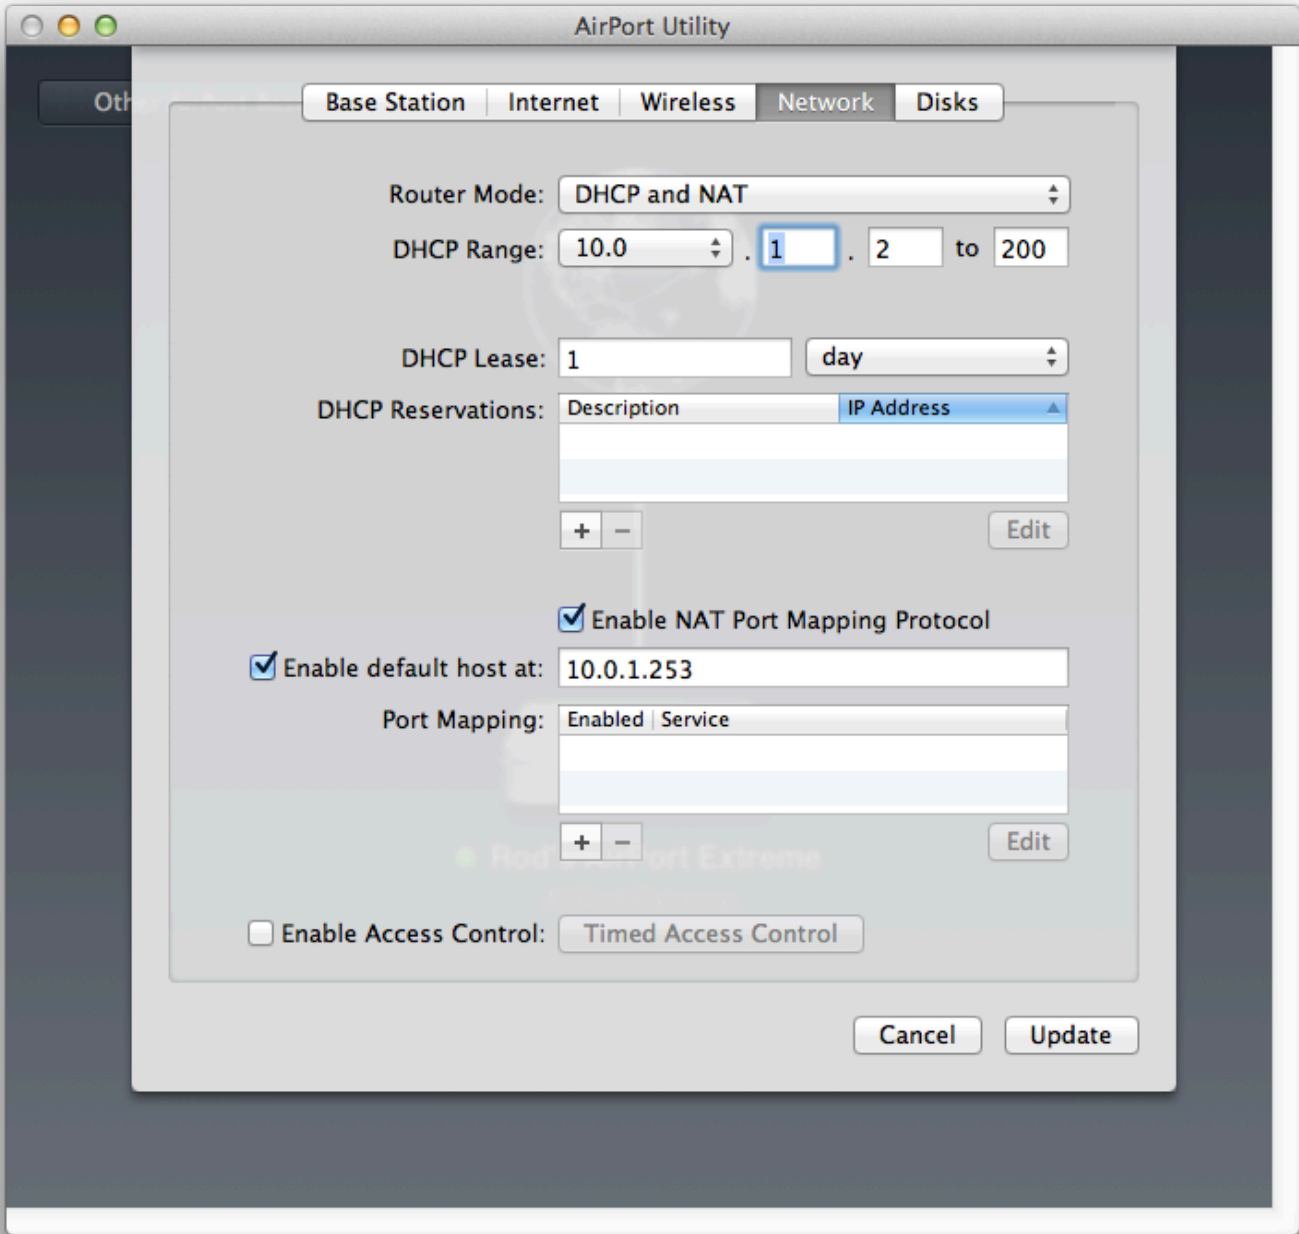

Cancel

Save

Wireless Options...

Cancel

Update

**Wireless Options**

Country: United States

Create hidden network

Radio Mode: 802.11n (802.11b/g compatible)

Radio Channel: **Automatic**

- 1
- 2
- 3
- 4
- 5
- 6
- 7
- 8
- 9
- 10
- 11

Cancel

Wireless Options...

Cancel

Update

Base Station | Internet | Wireless | Network | Disks

Router Mode: DHCP and NAT

DHCP Range: 10.0 . 1 . 2 to 200

DHCP Lease: 1

DHCP Reservations: Description

- minute
- hour
- ✓ day

+ - Edit

Enable NAT Port Mapping Protocol

Enable default host at:

Port Mapping: Enabled | Service

+ - Edit

Enable Access Control: Timed Access Control

Cancel Update

AirPort Utility

Other

Base Station | Internet | Wireless | Network | **Disks**

Partitions: