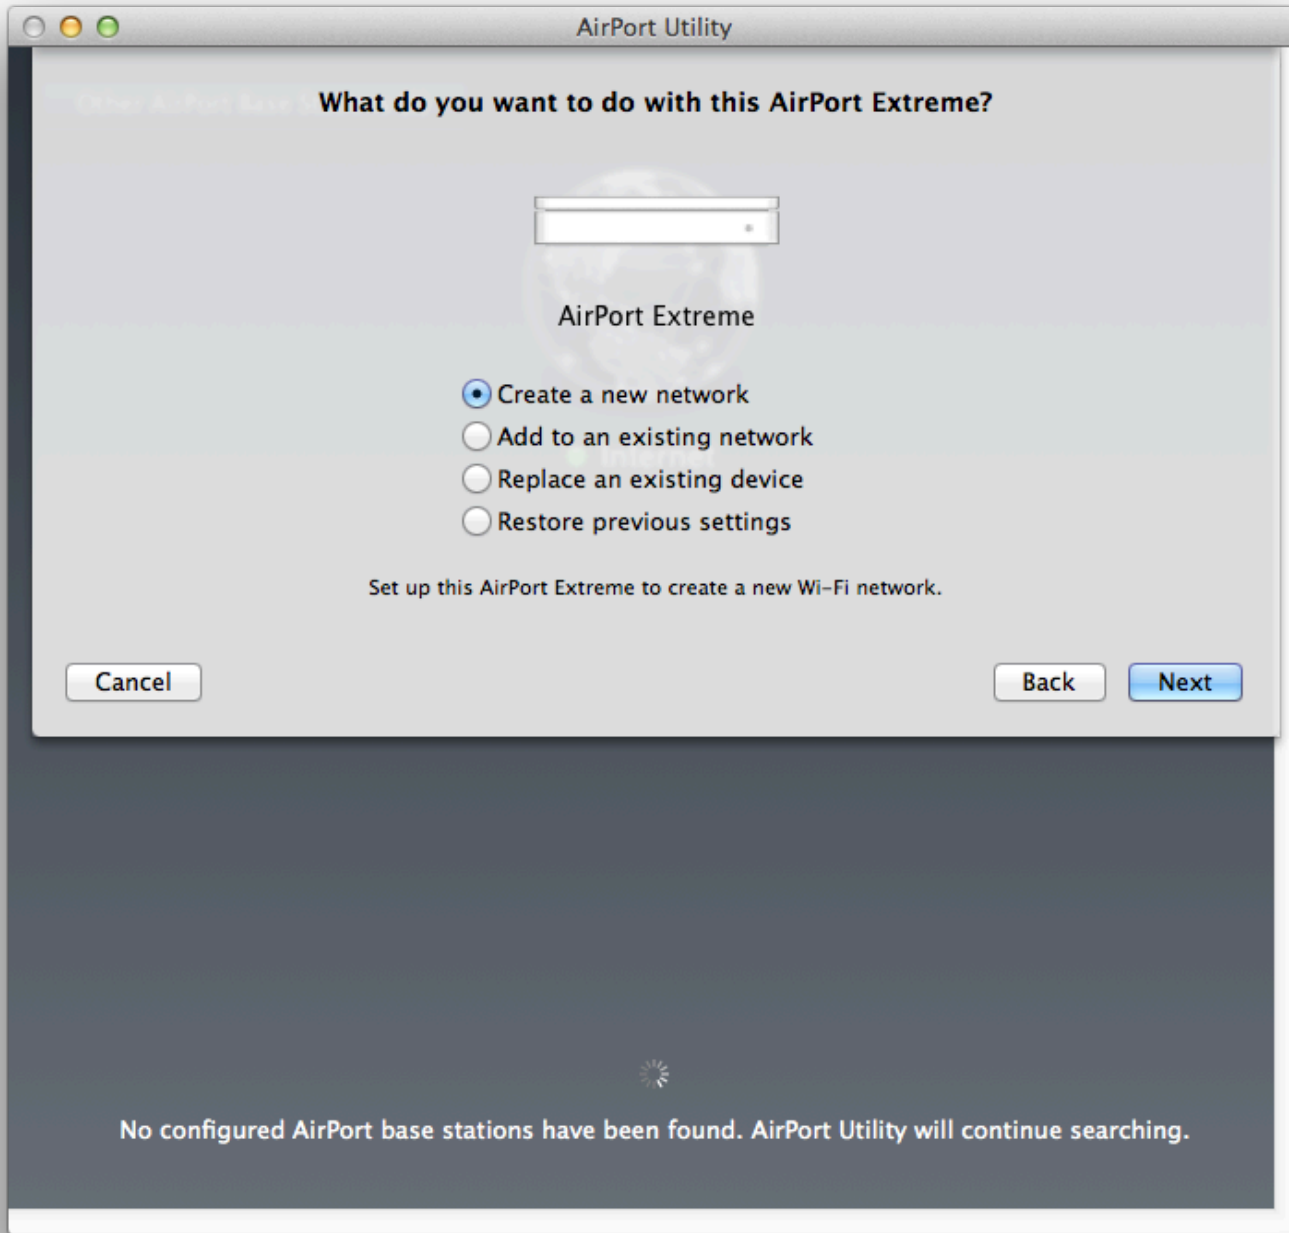

AirPort Utility

Other AirPort Base Stations: "Rod's Wi-Fi Network" is now available.

AirPort Extreme

Setup Complete

Done

AIRPORT SETUP

Other AirPort Base Stations **What do you want to do with this AirPort Extreme?**

AirPort Extreme

- Create a new network
- Add to an existing network
- Replace an existing device
- Restore previous settings

Set up this AirPort Extreme to create a new Wi-Fi network.

Cancel

Back

Next

No configured AirPort base stations have been found. AirPort Utility will continue searching.