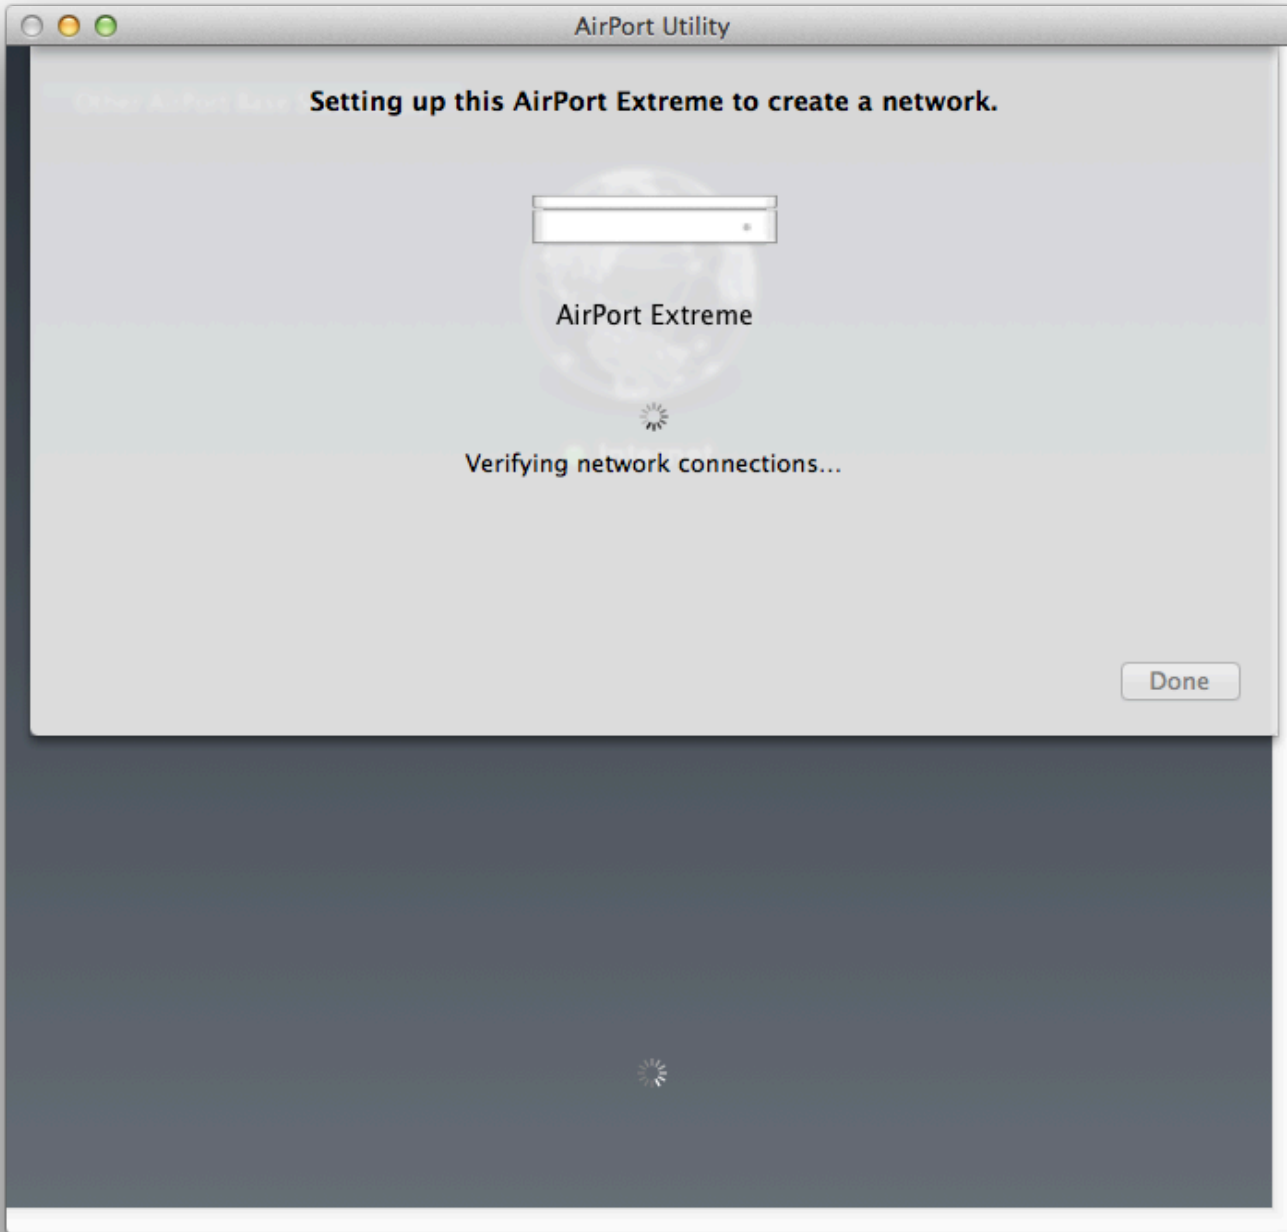

AirPort Extreme

- Create a new network
- Add to an existing network
- Replace an existing device
- Restore previous settings

Replace an existing device with this AirPort Extreme. If the existing device is an AirPort base station, its settings will be automatically migrated to this AirPort Extreme.

Cancel

Back

Next

AirPort Utility

Other AirPort Base

What do you want this AirPort Extreme to replace?

AirPort Extreme

- An AirPort base station
- A device that is turned off
- A non-Apple router

Cancel

Back

Next

Cancel

Back

Next

AirPort Utility

Other AirPort Base **Setting up this AirPort Extreme to create a network.**

AirPort Extreme

Verifying network connections...

Done

AirPort Utility

Other AirPort Base Station: This AirPort Extreme will create a network.

AirPort Extreme

Network Name: Rod's Wi-Fi Network

Base Station Name: Rod's AirPort Extreme