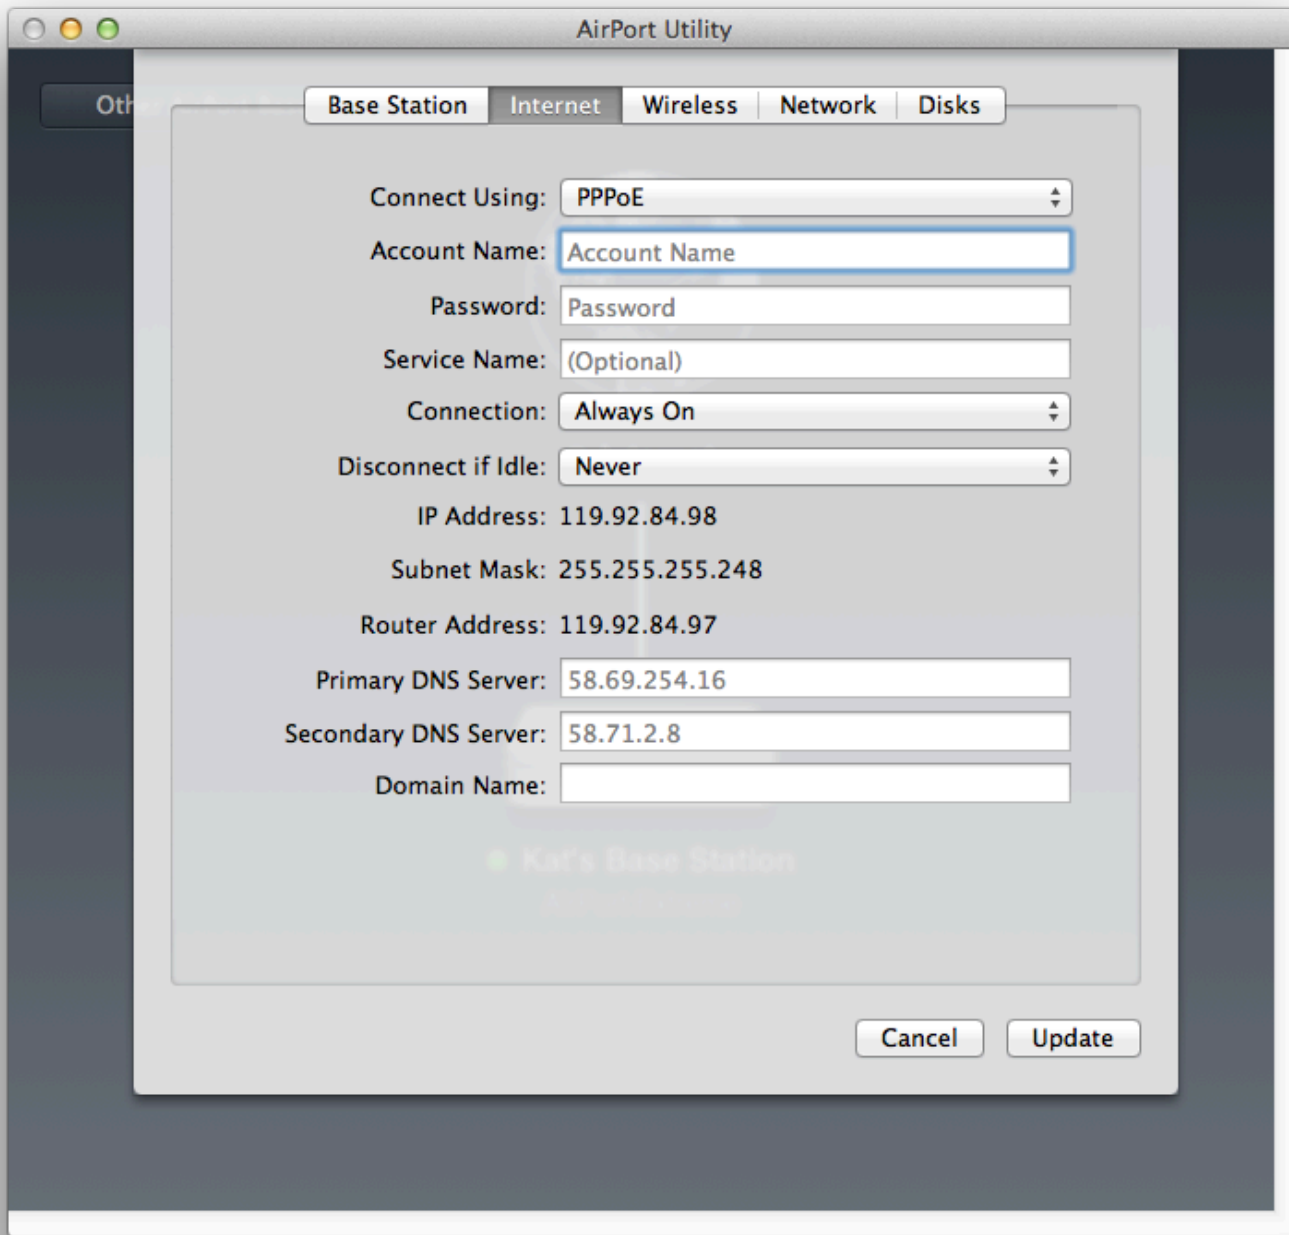

Base Station | Internet | Wireless | Network | Disks

Connect Using: PPPoE

Account Name: Account Name

Password: Password

Service Name: (Optional)

Connection: Always On

Disconnect if Idle: Never

IP Address: 119.92.84.98

Subnet Mask: 255.255.255.248

Router Address: 119.92.84.97

Primary DNS Server: 58.69.254.16

Secondary DNS Server: 58.71.2.8

Domain Name:

Kat's Base Station

Cancel

Update