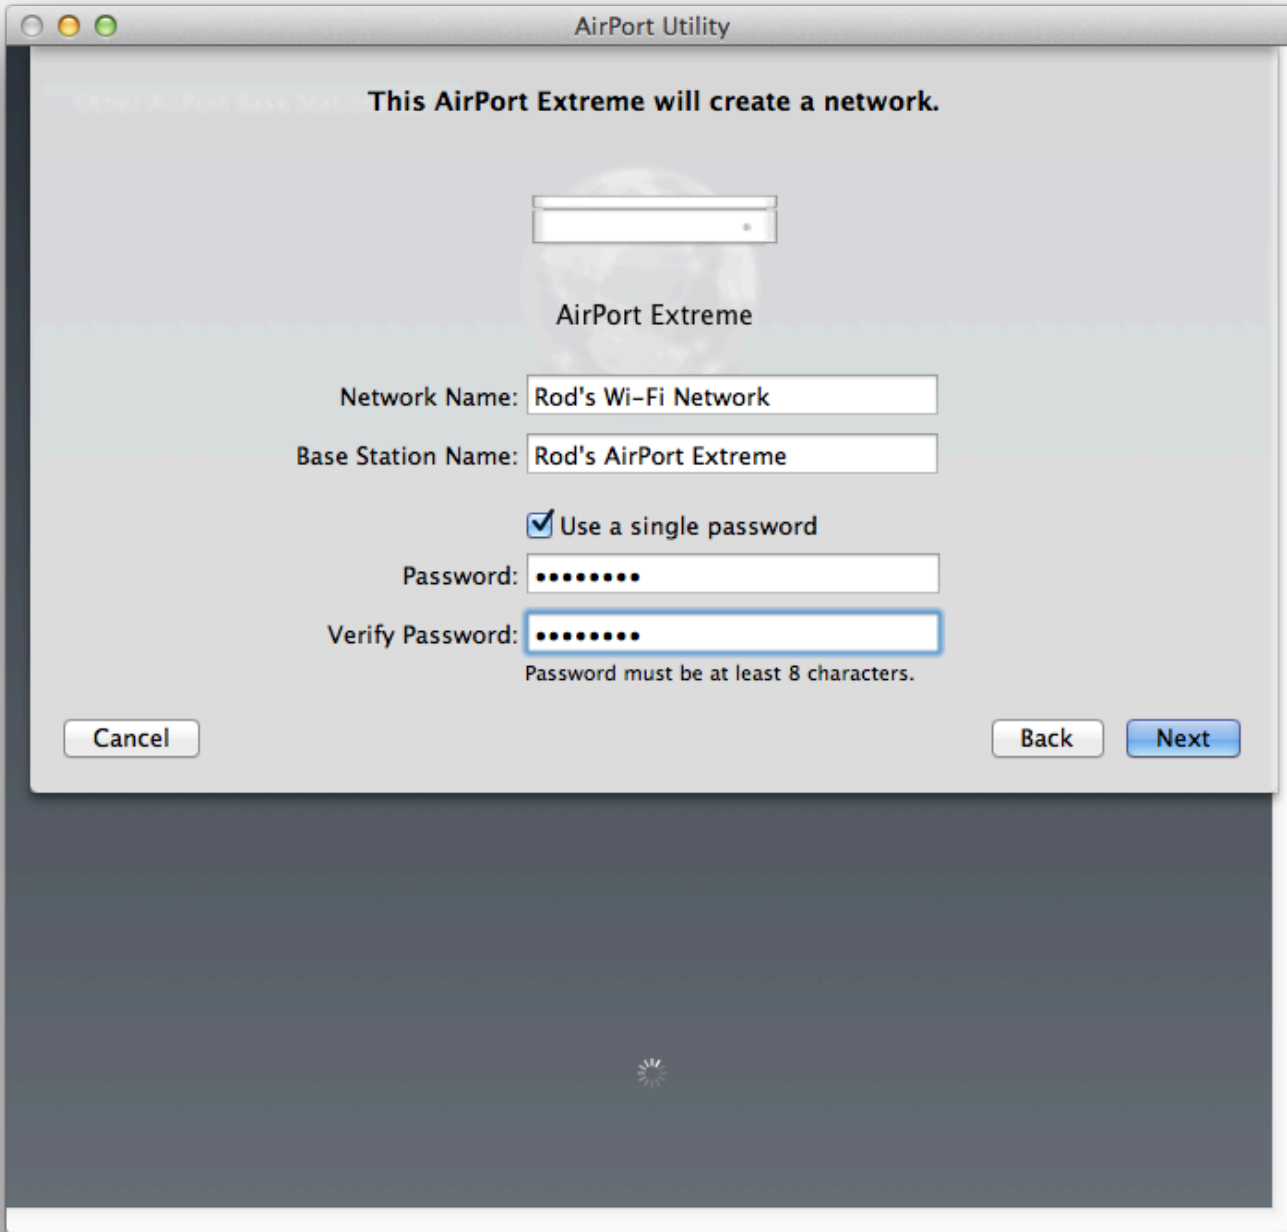

AirPort Extreme

Verifying network connections...

Done

AirPort Utility

Other AirPort Base Station: This AirPort Extreme will create a network.

AirPort Extreme

Network Name: Rod's Wi-Fi Network

Base Station Name: Rod's AirPort Extreme

Use a single password

Password: Enter Password

Verify Password: Re-enter Password

Password must be at least 8 characters.

Cancel

Back

Next

AirPort Utility

Other AirPort Base Station: **This AirPort Extreme will create a network.**

AirPort Extreme

Network Name:

Base Station Name:

Use a single password

Password:

Verify Password:

Password must be at least 8 characters.