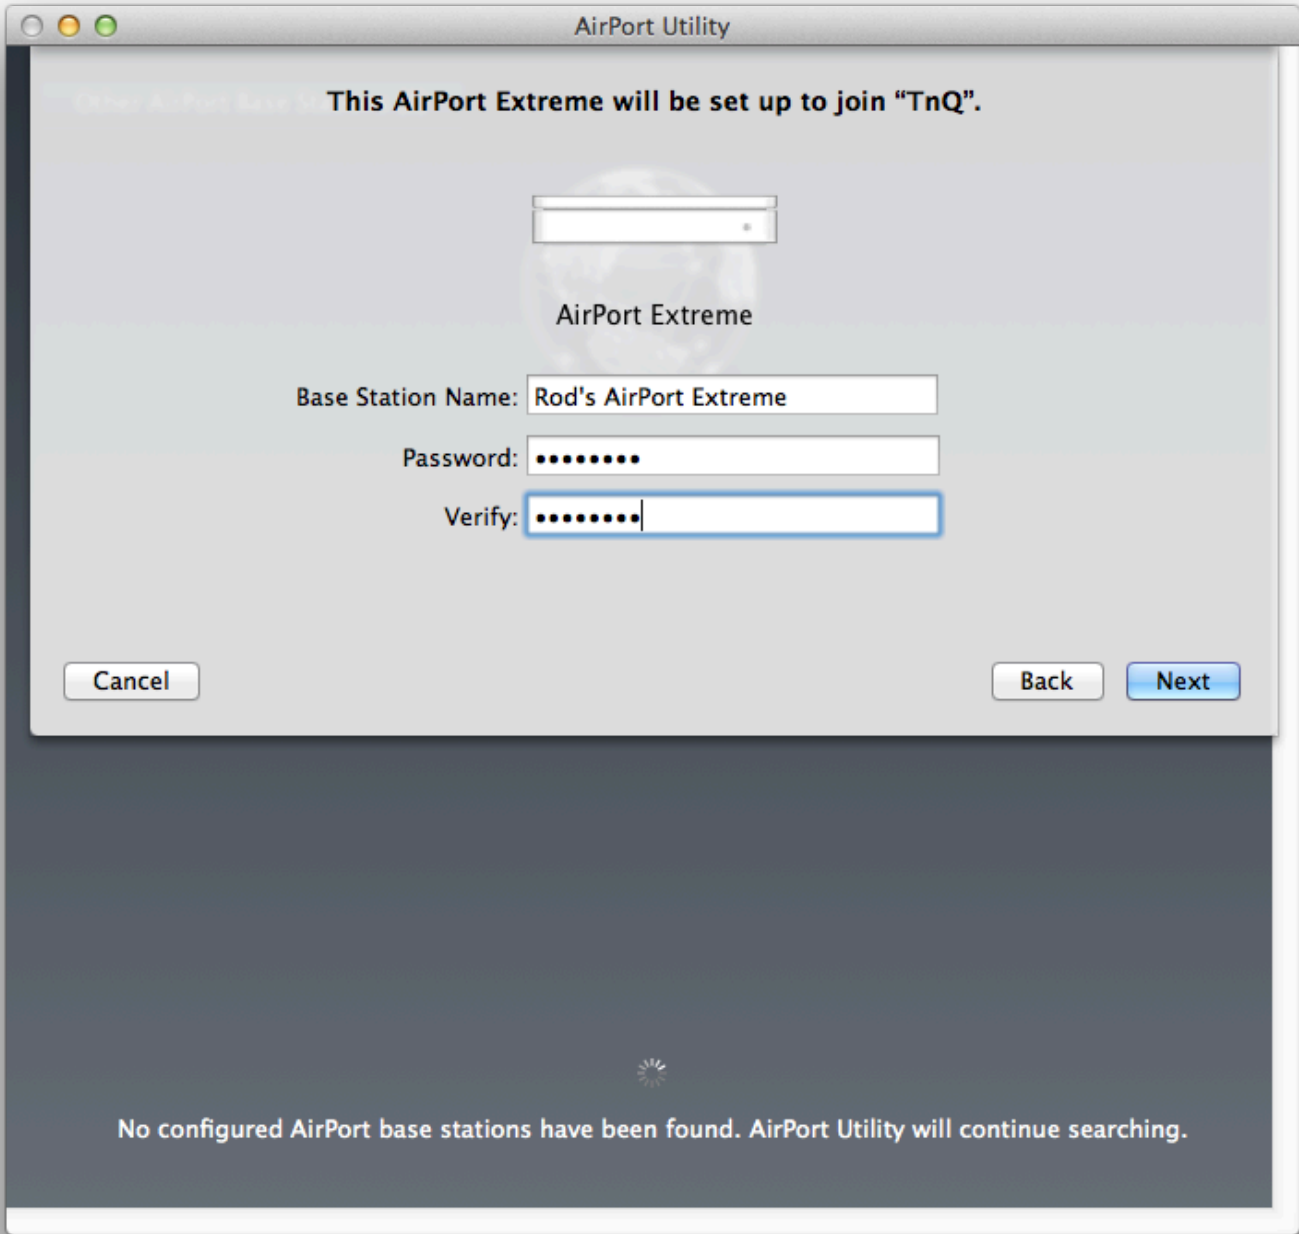

AirPort Extreme

Base Station Name:

Password:

Verify:

Cancel

Back

Next

No configured AirPort base stations have been found. AirPort Utility will continue searching.

AirPort Utility

Other AirPort Base Station **This AirPort Extreme will be set up to join "TnQ".**

AirPort Extreme

Base Station Name:

Password:

Verify:

Cancel

Back