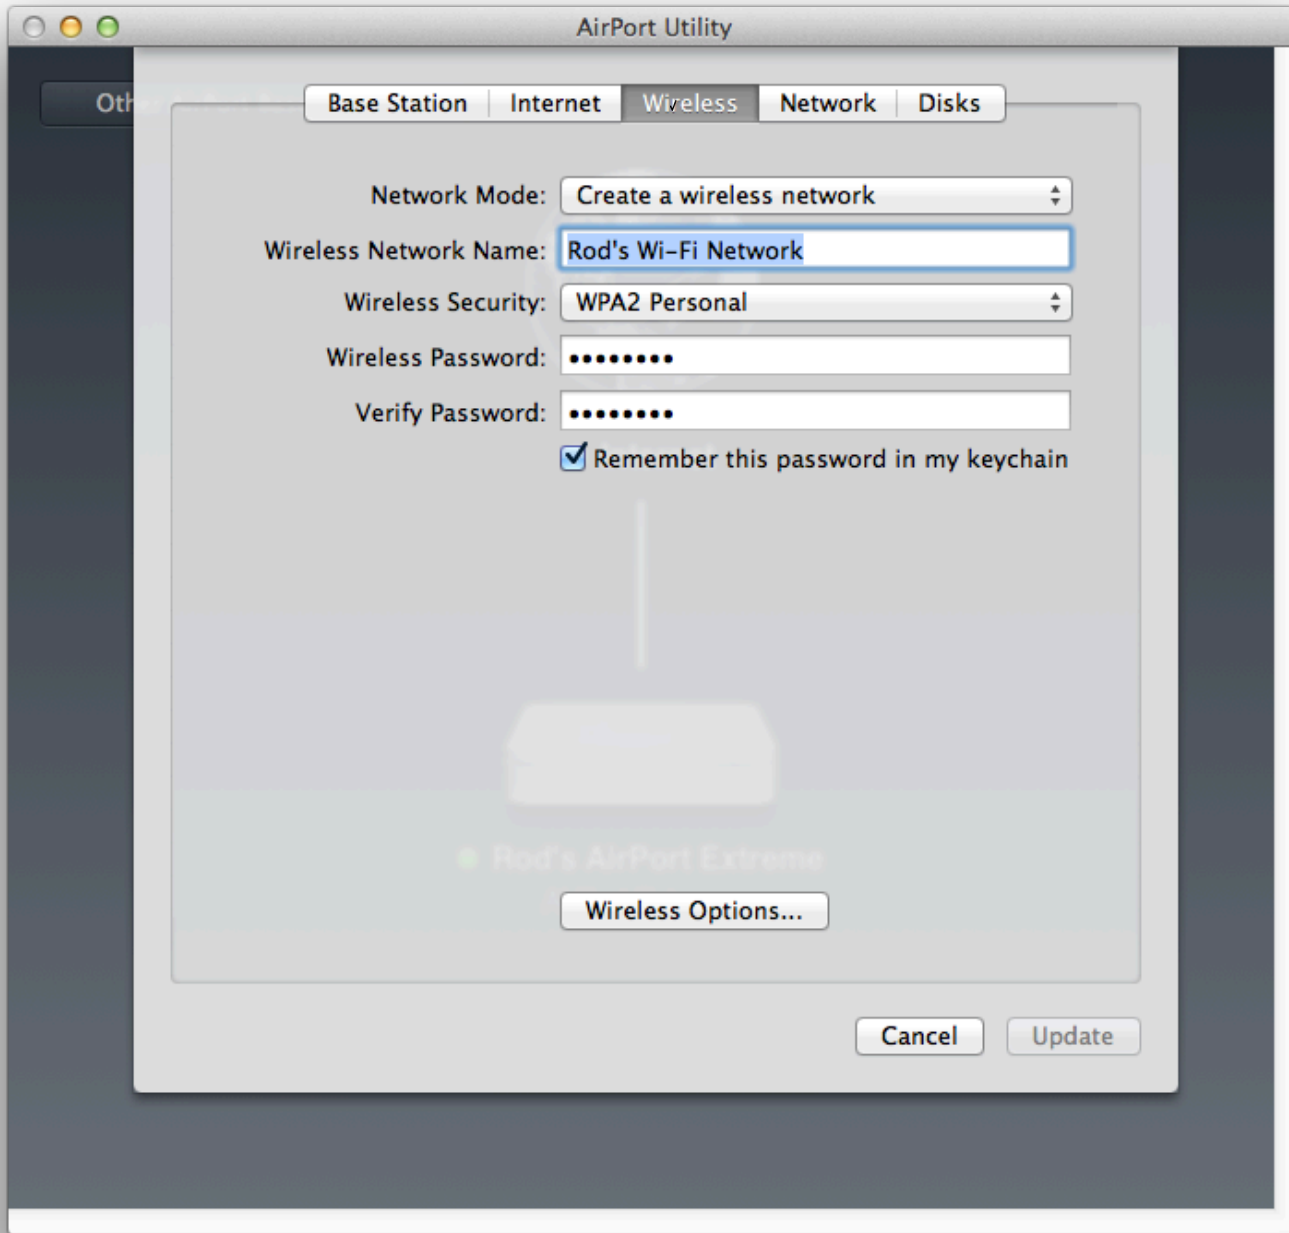

Base Station | Internet | **Wireless** | Network | Disks

Network Mode: Create a wireless network

Wireless Network Name: Rod's Wi-Fi Network

Wireless Security: WPA2 Personal

Wireless Password: .....

Verify Password: .....

☒ Remember this password in my keychain