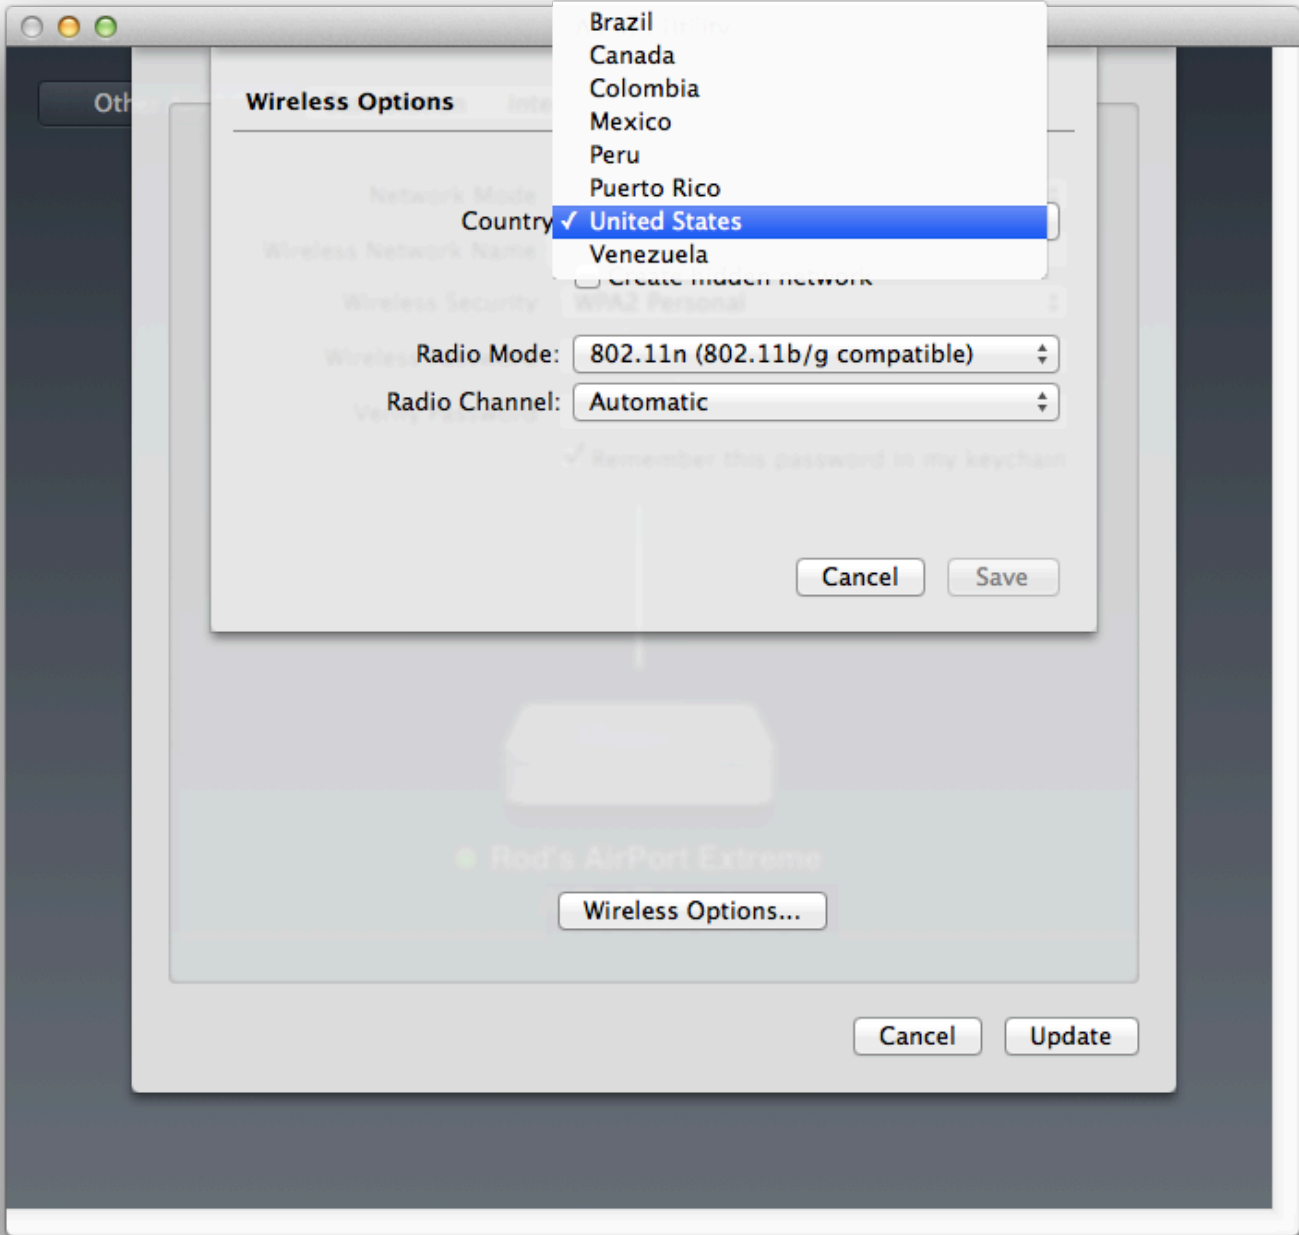

Wireless Options

Internet

Wireless

Network

Disks

Network Mode: Create a wireless network

Country: United States

Wireless Network Name: [blurred]

Create hidden network

Wireless Security: WPA2 Personal

Wireless Radio Mode: 802.11n (802.11b/g compatible)

Wireless Radio Channel: Automatic

Remember this password in my keychain

Cancel

Save

● Rod's AirPort Extreme

Wireless Options...

Cancel

Update

- Brazil
- Canada
- Colombia
- Mexico
- Peru
- Puerto Rico
- ✓ United States
- Venezuela

Wireless Options

Country

Radio Mode: 802.11n (802.11b/g compatible)

Radio Channel: Automatic

Cancel

Save

Wireless Options...

Cancel

Update

**Wireless Options**

Country: United States

Create hidden network