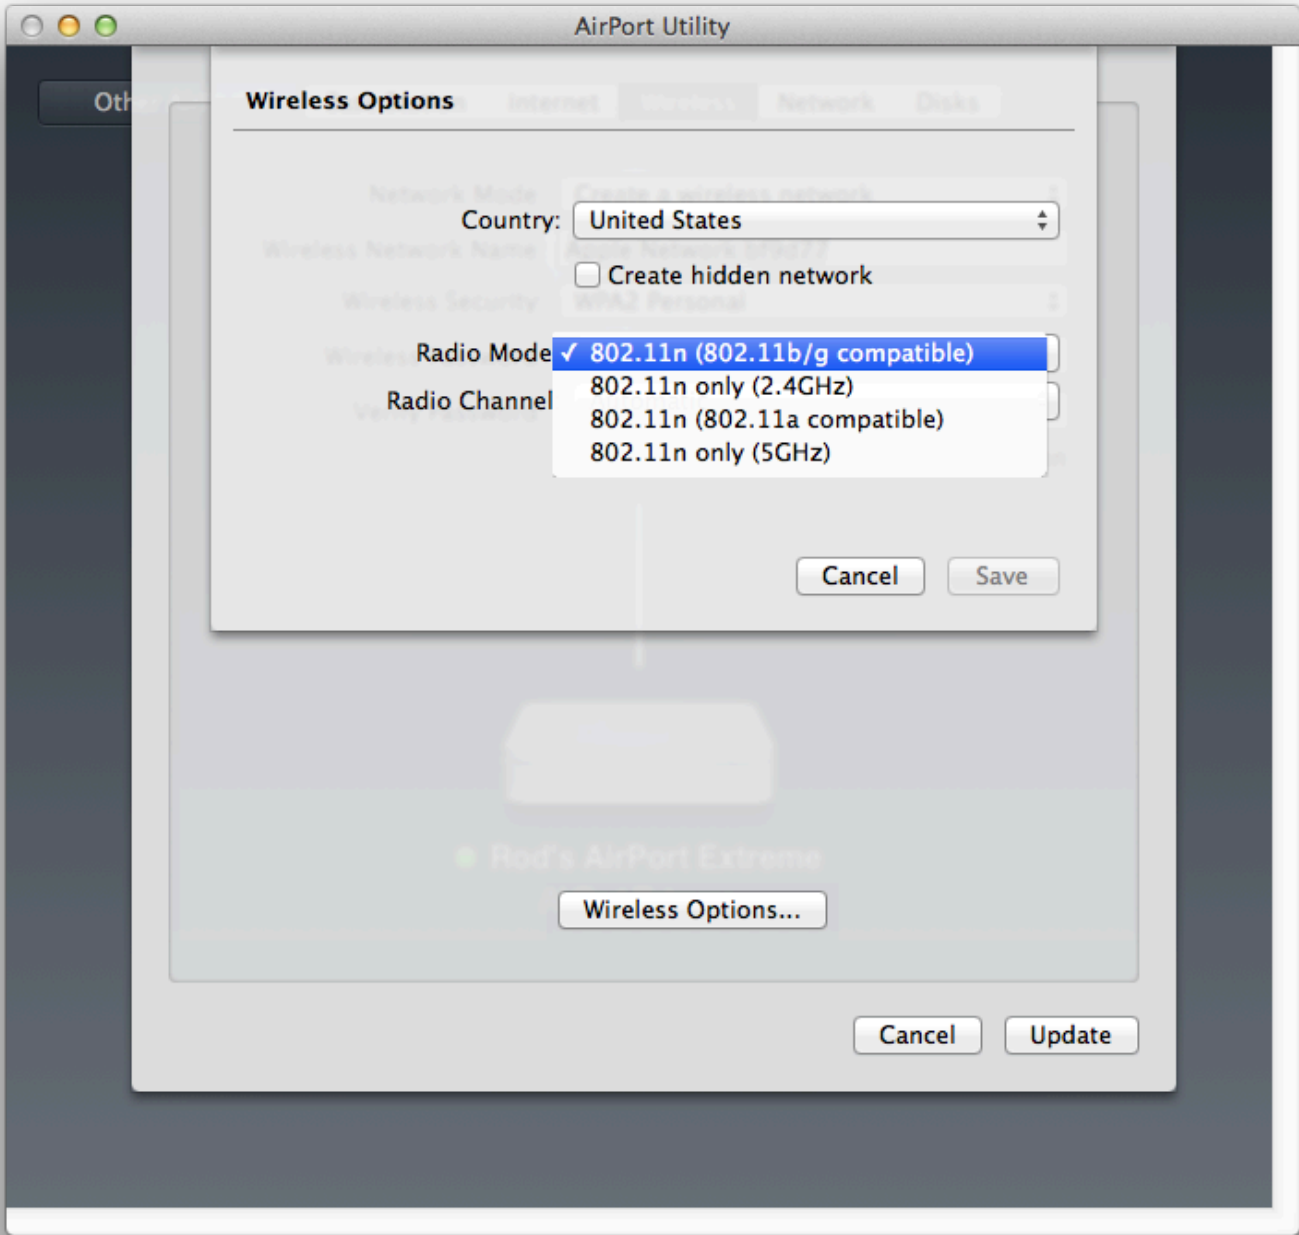

Wireless Options...

Cancel

Update

- Brazil
- Canada
- Colombia
- Mexico
- Peru
- Puerto Rico
- ✓ United States
- Venezuela

Wireless Options

Country

Radio Mode: 802.11n (802.11b/g compatible)

Radio Channel: Automatic

Cancel

Save

Wireless Options...

Cancel

Update

**Wireless Options**

Country: United States

Create hidden network

Router Mode: DHCP and NAT

DHCP Range: 10.0 . 1 . 2 to 200

DHCP Lease: 1

DHCP Reservations: Description

- minute
- hour
- ✓ day

+ - Edit

Enable NAT Port Mapping Protocol

Enable default host at: