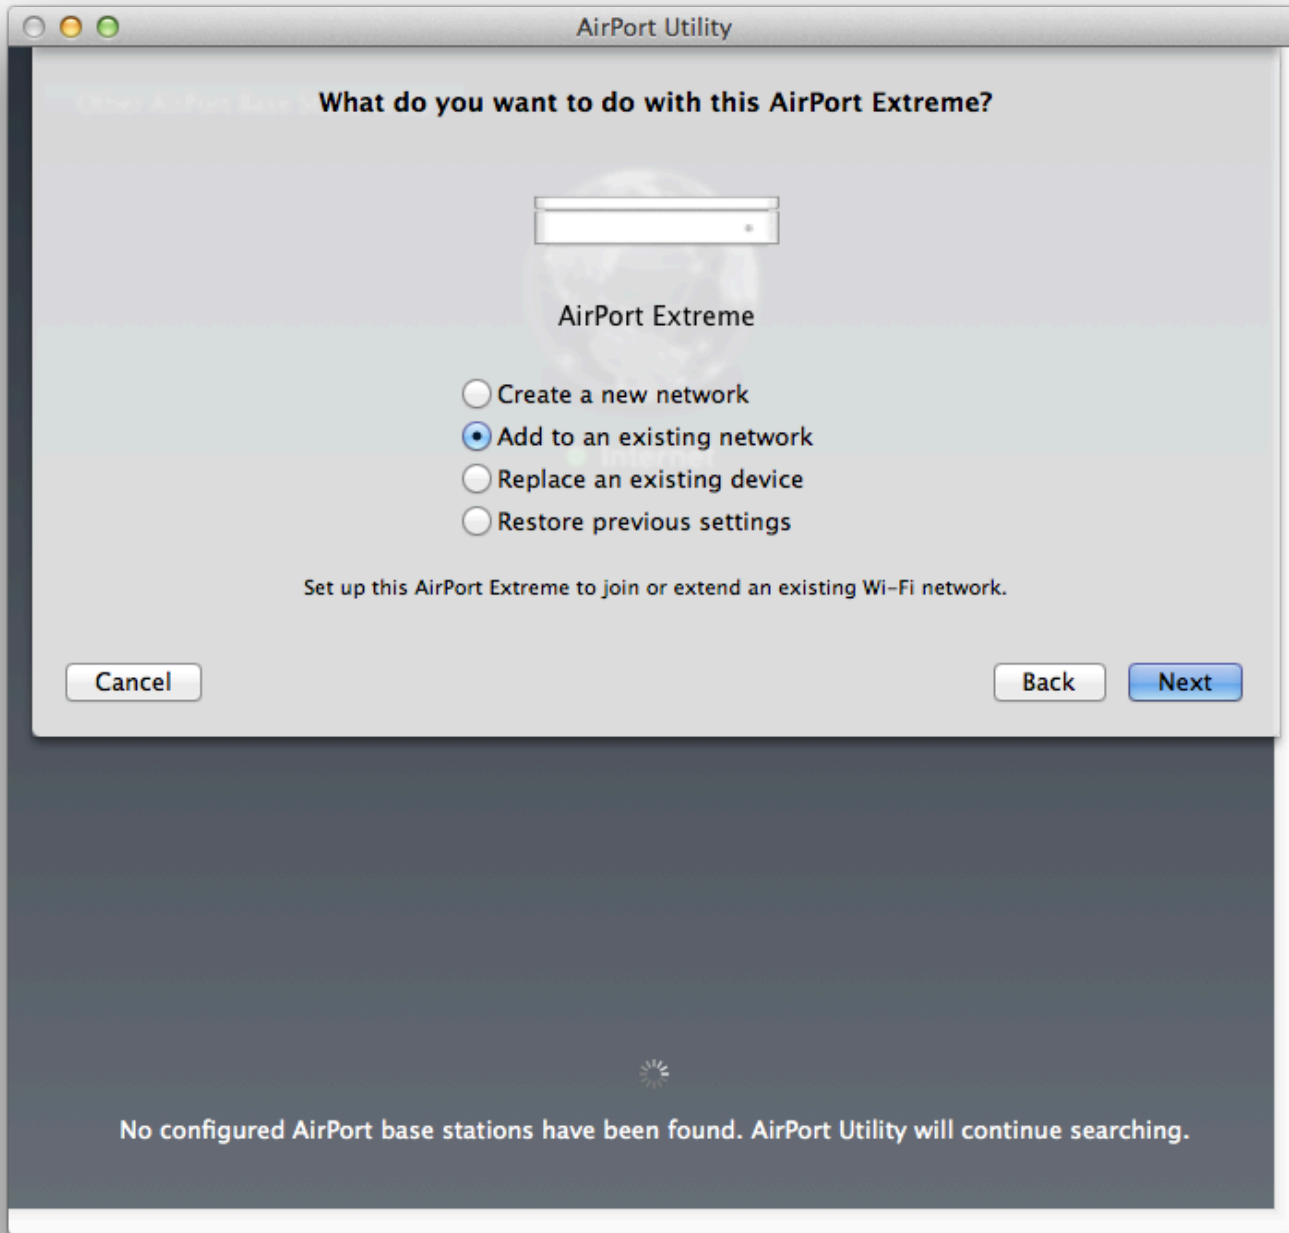

AirPort Extreme

- Create a new network
- Add to an existing network
- Replace an existing device
- Restore previous settings

Set up this AirPort Extreme to create a new Wi-Fi network.

Cancel

Back

Next

No configured AirPort base stations have been found. AirPort Utility will continue searching.

AirPort Utility

Other AirPort Base Station: **This AirPort Extreme will create a network.**

AirPort Extreme

Network Name:

Base Station Name:

Use a single password

Password:

Verify Password:

Password must be at least 8 characters.

No configured AirPort base stations have been found. AirPort Utility will continue searching.

Other AirPort Base Station **What do you want to do with this AirPort Extreme?**

AirPort Extreme

- Create a new network
- Add to an existing network
- Replace an existing device
- Restore previous settings

Set up this AirPort Extreme to join or extend an existing Wi-Fi network.

Cancel