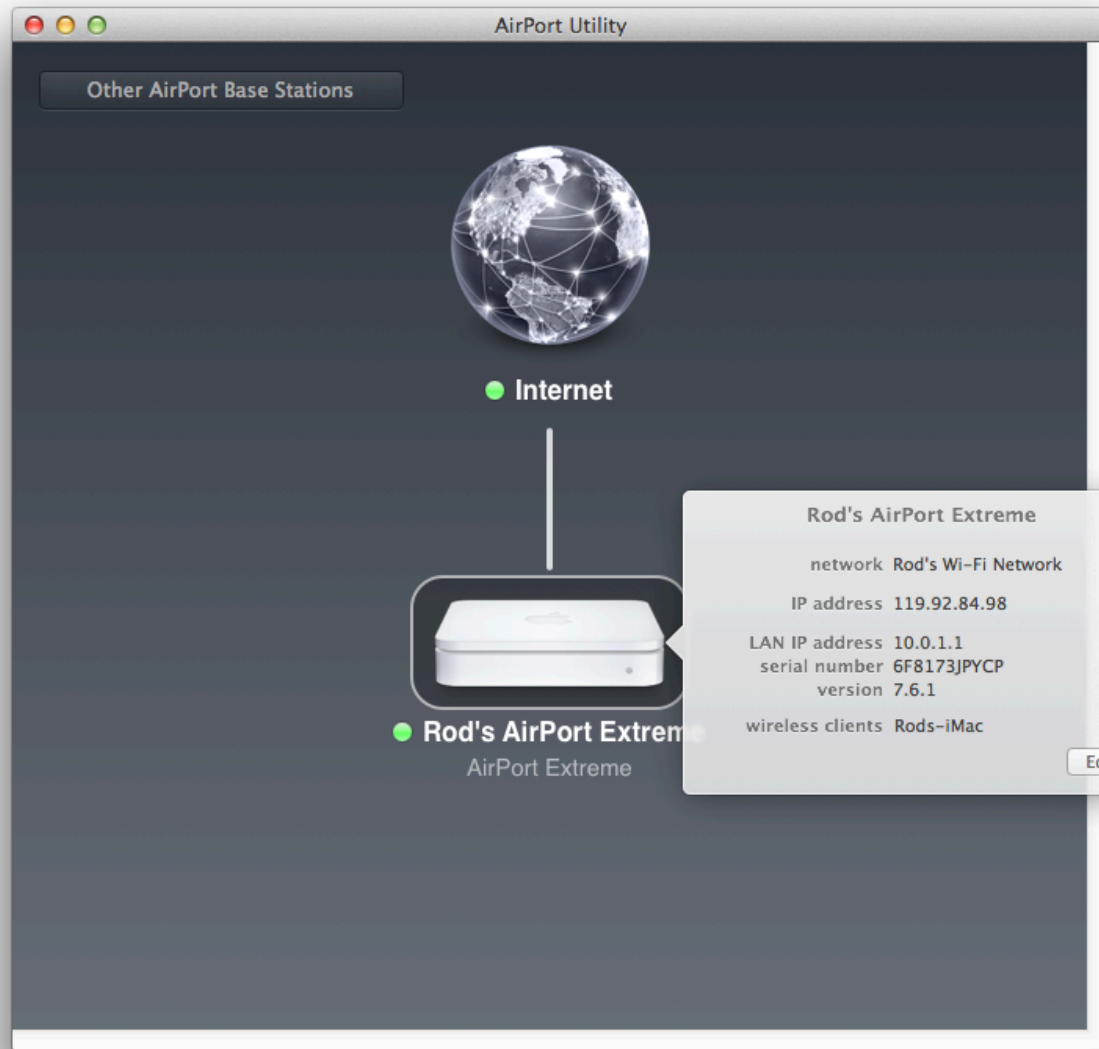

Apple ID	Status

+ -

Edit

Cancel

Update

Other AirPort Base Stations

● Internet

● Kat's Base Station

Updating...

AirPort Utility

Other AirPort Base Stations

● Internet

● Kat's Base Station  
AirPort Extreme

**AIRPORT SETUP**

Base Station Name: Rod's AirPort Extreme

Base Station Password: .....

Verify Password: .....

Remember this password in my keychain

Allow setup over WAN

Using Back to My Mac you can access this AirPort base station for services such as file sharing from your other computers that have Back to My Mac enabled. Click Add (+) and enter your Apple ID and password.

Back to My Mac: Apple ID | Status

Apple ID	Status

+ -

Edit

Cancel

Update

Base Station | Internet | Wireless | Network | Disks

Connect Using: DHCP