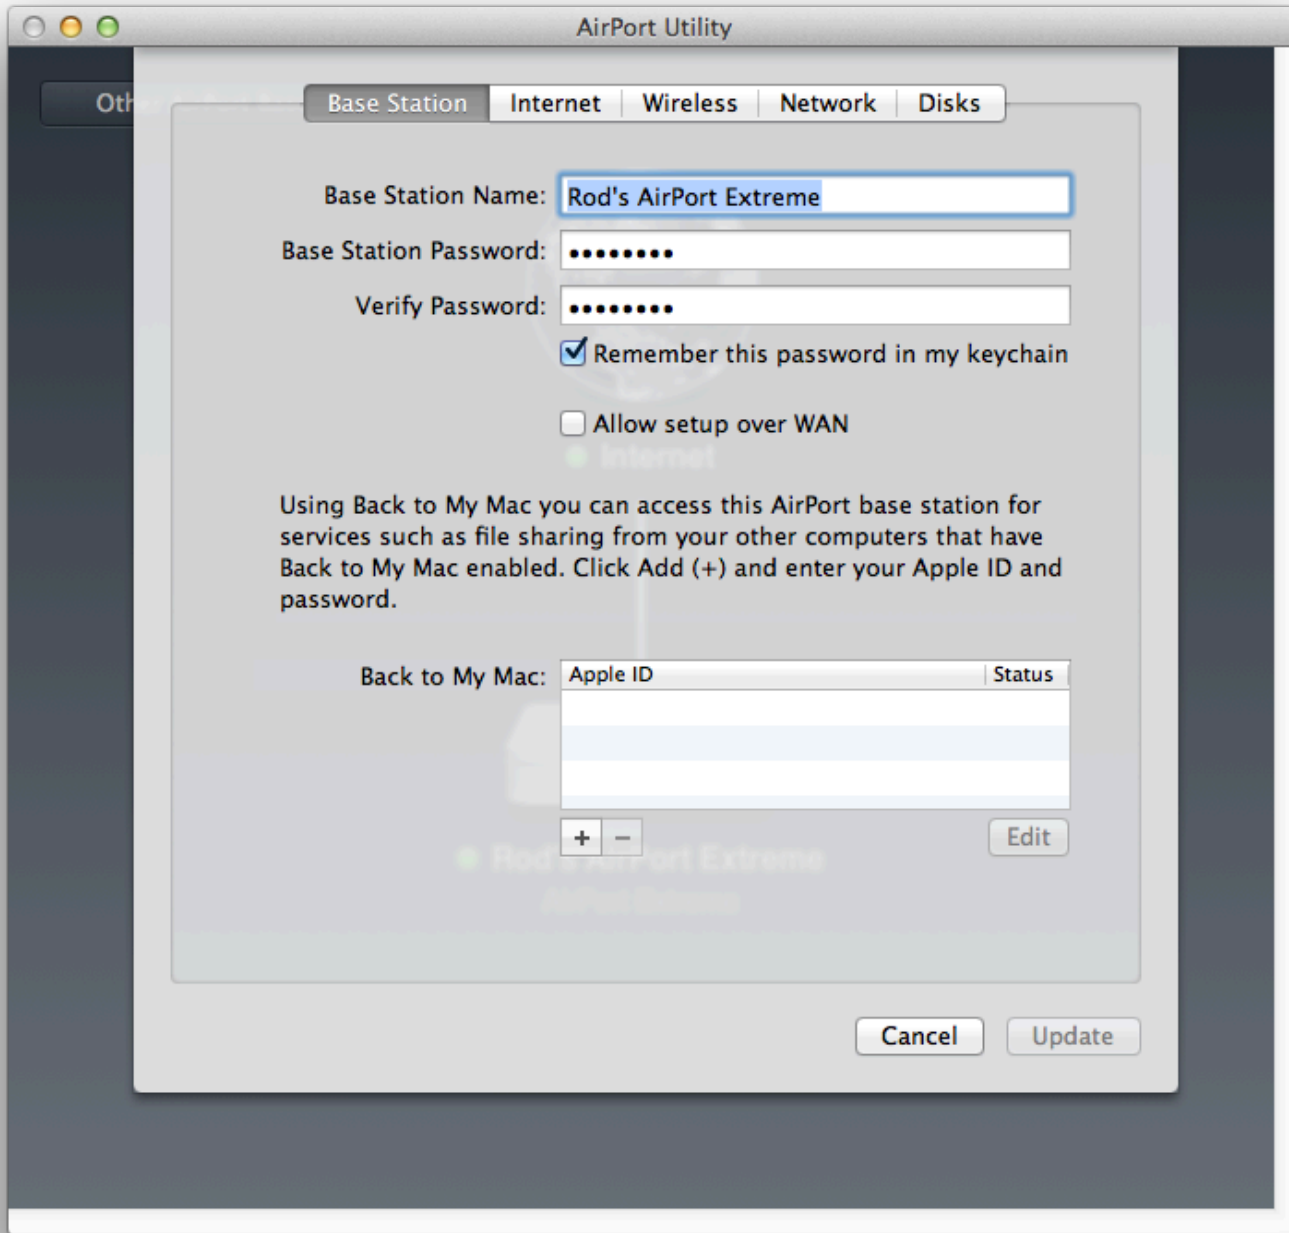

Apple ID	Status

+ -

Edit

Cancel

Update

Other AirPort Base Stations

● Internet

● Kat's Base Station

Updating...

AirPort Utility

Other AirPort Base Stations

● Internet

● Kat's Base Station  
AirPort Extreme

**AIRPORT SETUP**

Base Station Name: Rod's AirPort Extreme

Base Station Password: .....