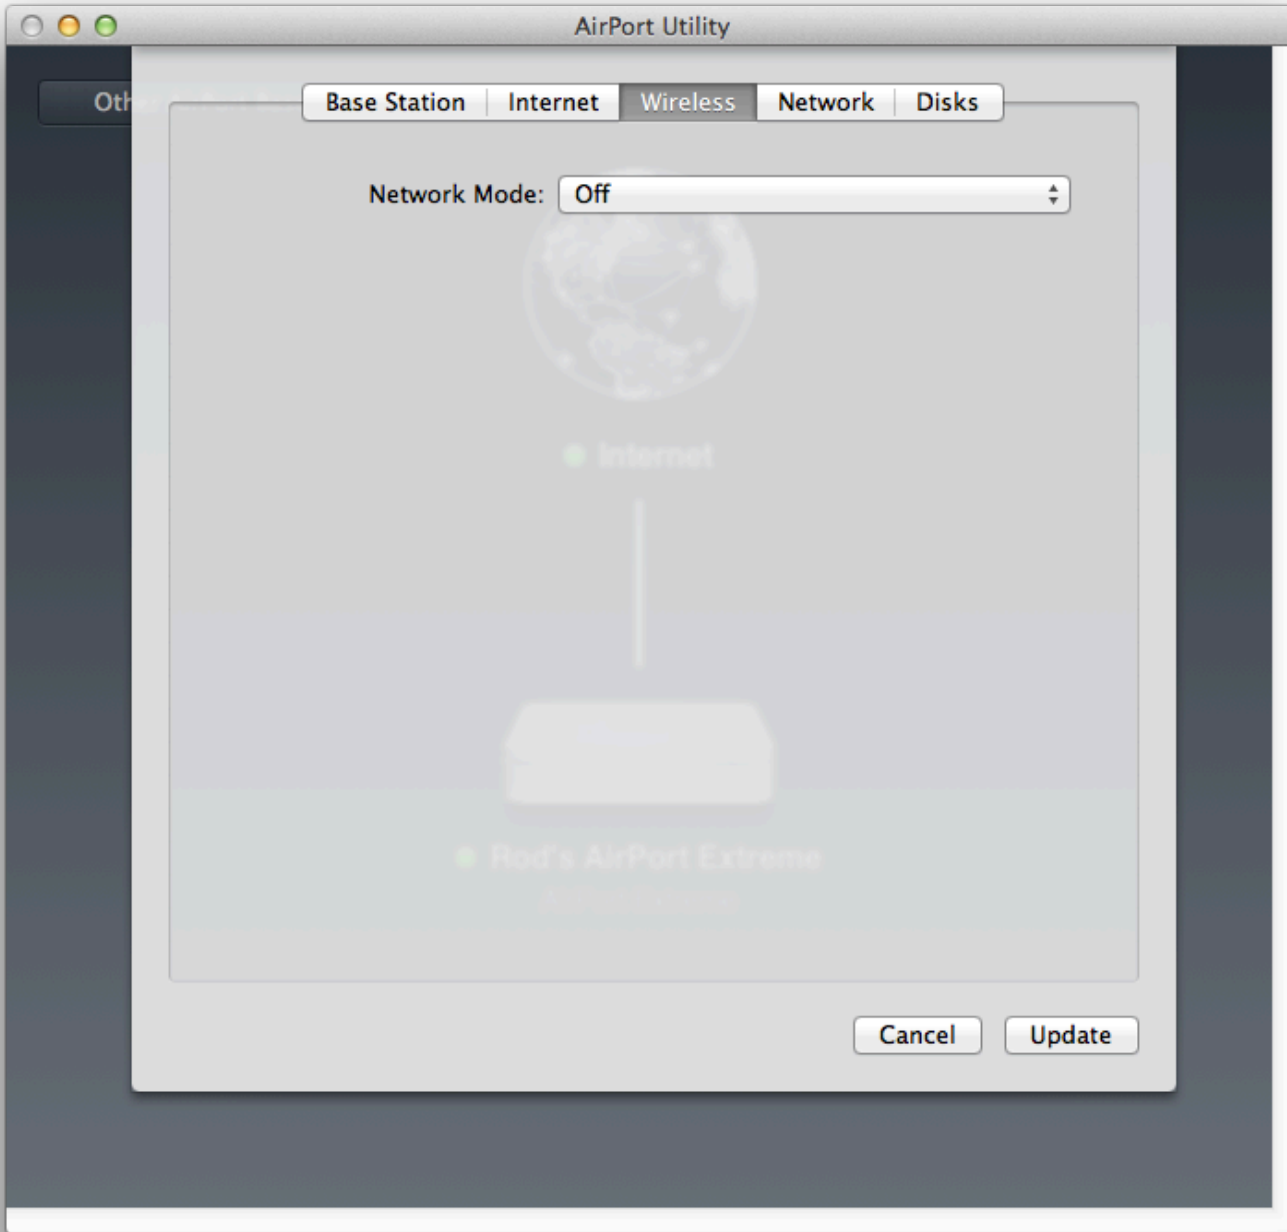

Update

The device and its network services will be temporarily unavailable. Are you sure you want to continue?

Do not show this warning again

Cancel

Continue

Enable file sharing

Share disks over WAN

Secure Shared Disks: With device password

Remember this password in my keychain

Rod's AirPort Extreme

Cancel

Update

Base Station | Internet | **Wireless** | Network | Disks

Network Mode: Extend a wireless network

Wireless Network Name: Rod's Wi-Fi Network