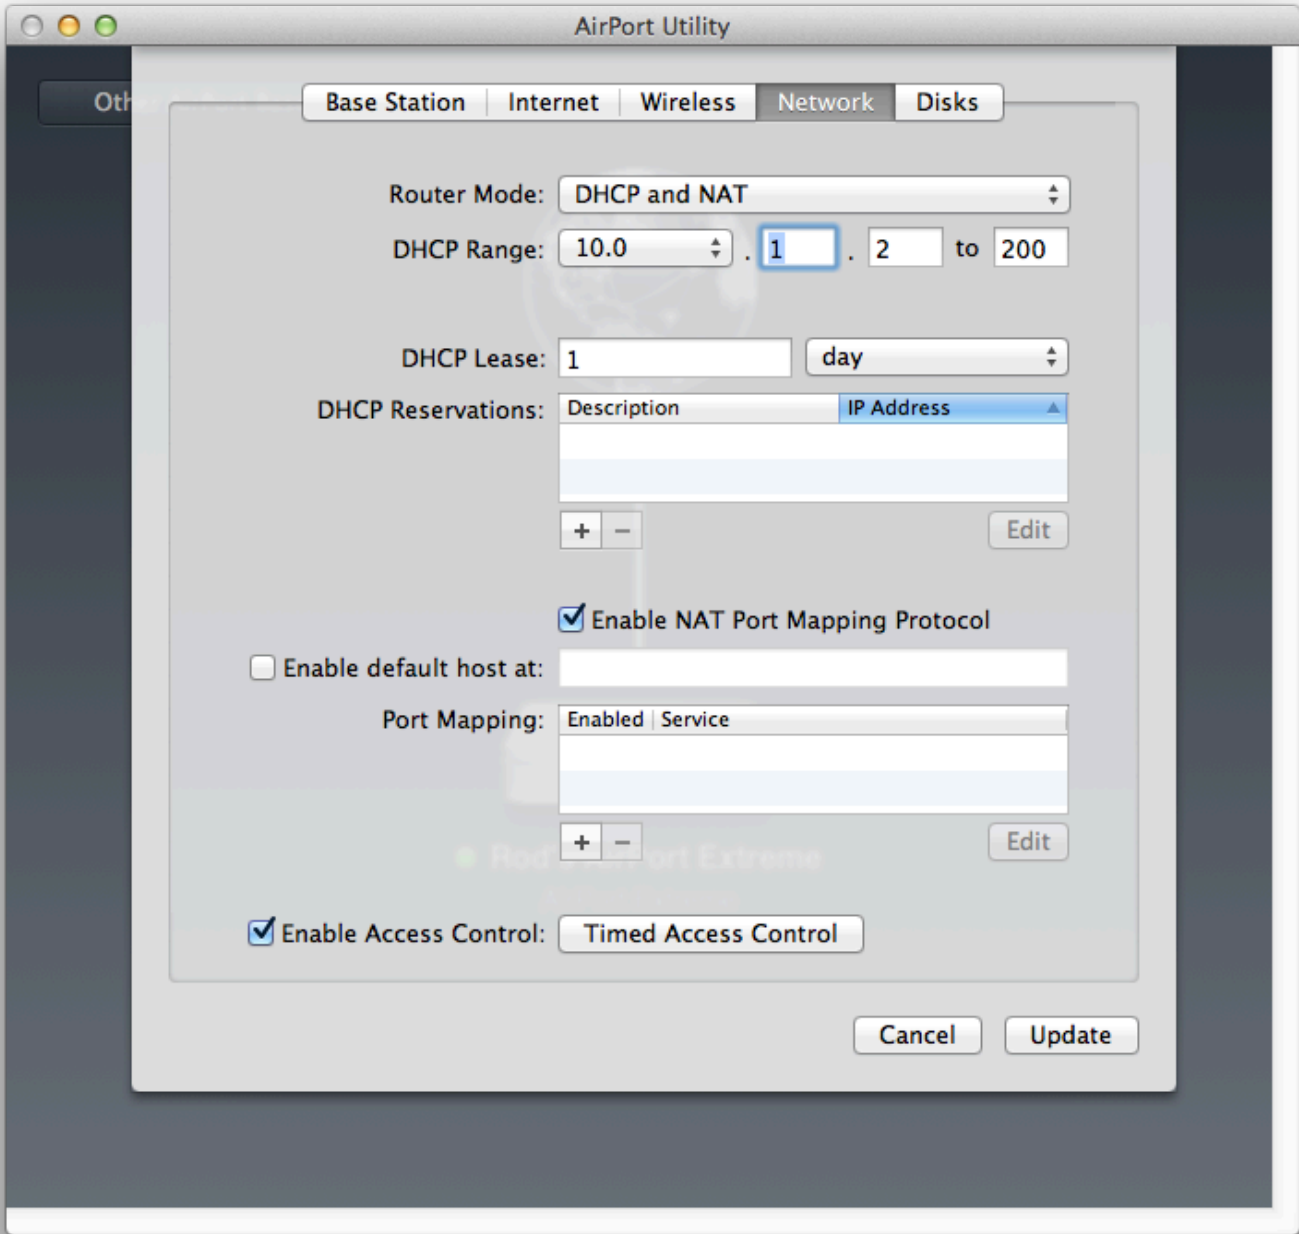

Cancel

Save

Wireless Options...

Cancel

Update

**Wireless Options**

Country: United States

Create hidden network

Radio Mode: 802.11n (802.11b/g compatible)

Radio Channel: **Automatic**

- 1
- 2
- 3
- 4
- 5
- 6
- 7
- 8
- 9
- 10
- 11

Cancel

Wireless Options...

Cancel

Update

Base Station | Internet | Wireless | Network | Disks

Router Mode: DHCP and NAT

DHCP Range: 10.0 . 1 . 2 to 200

DHCP Lease: 1

DHCP Reservations: Description

- minute
- hour
- ✓ day

+ - Edit

Enable NAT Port Mapping Protocol

Enable default host at:

Port Mapping: Enabled | Service

+ - Edit

Enable Access Control: Timed Access Control

Cancel Update

AirPort Utility

Other

Base Station | Internet | Wireless | Network | **Disks**

Partitions: