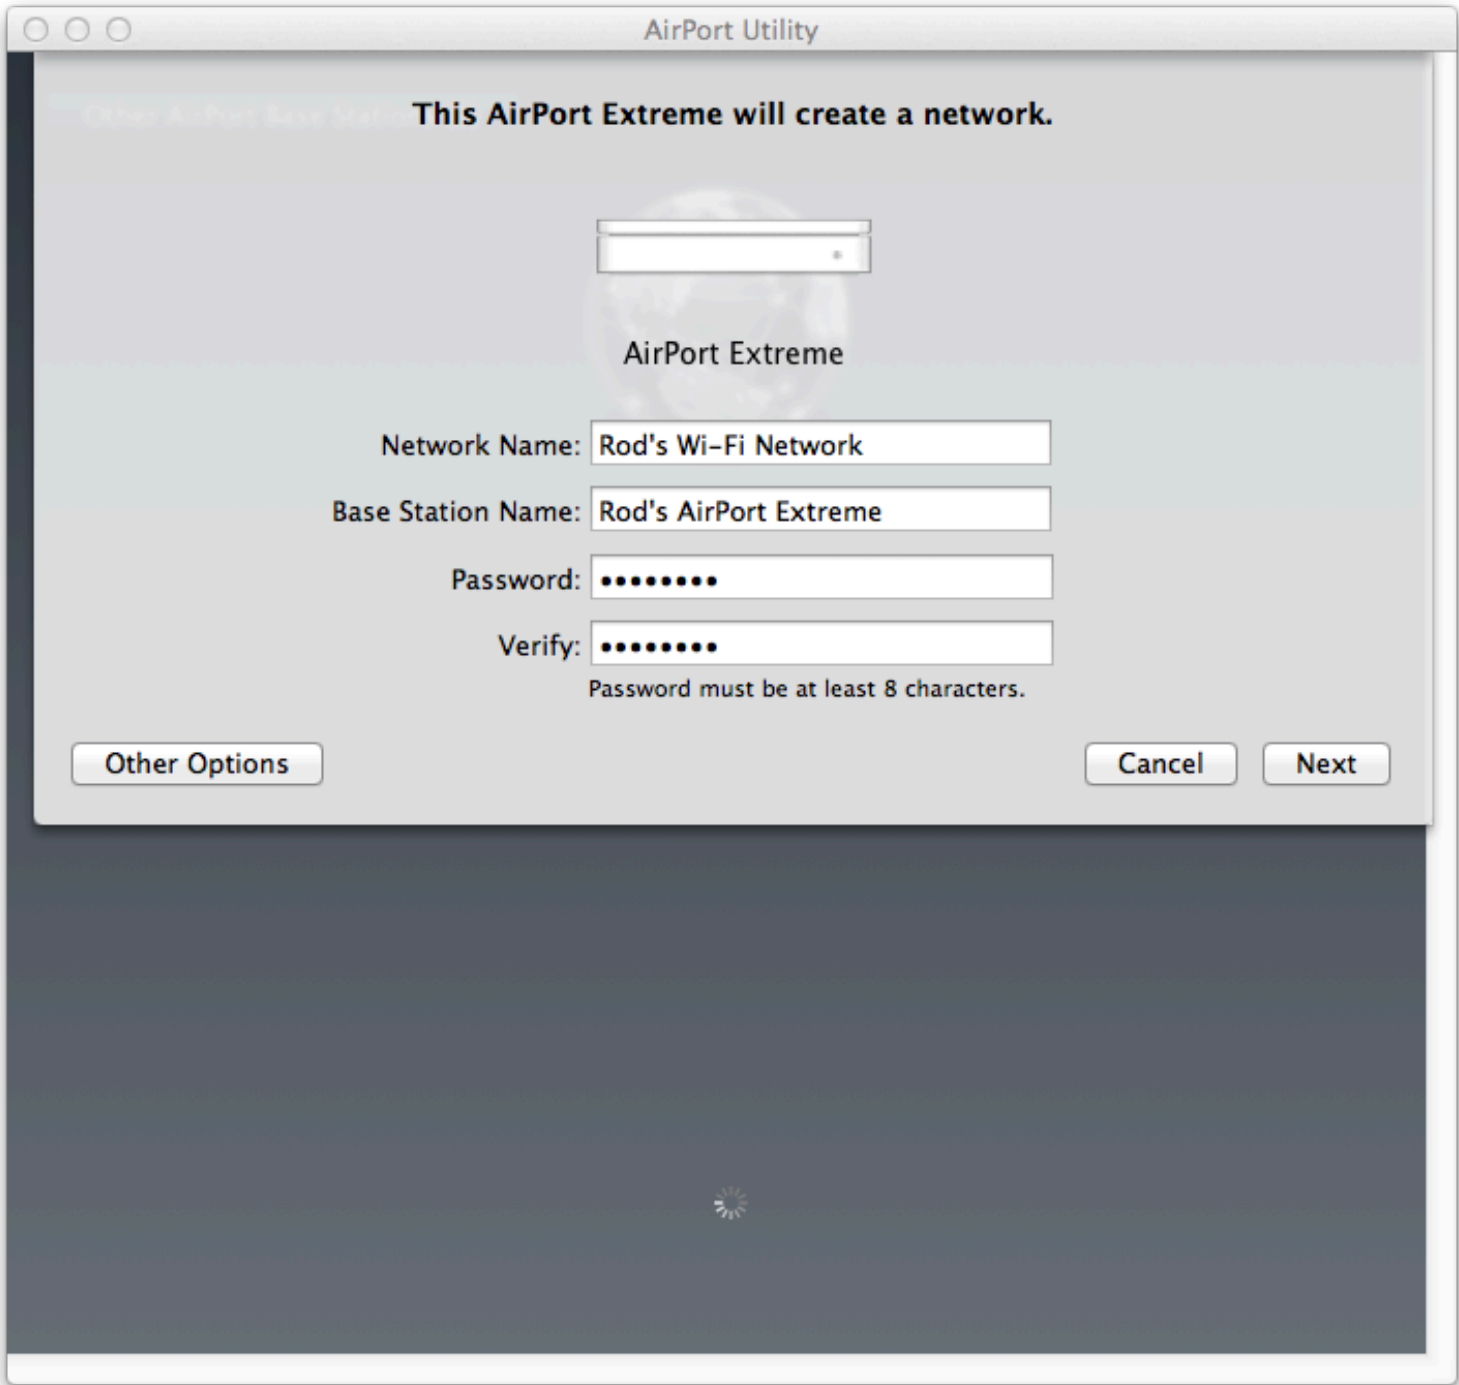

RECONFIGURE AIRPORT

AirPort Utility

Other AirPort Base Station **Gathering information about your network...**

AirPort Extreme

Preparing...

Other Options

Cancel

Next

AirPort Utility

Other AirPort Base Station **This AirPort Extreme will create a network.**

AirPort Extreme

Network Name:

Base Station Name:

Password:

Verify:

Password must be at least 8 characters.